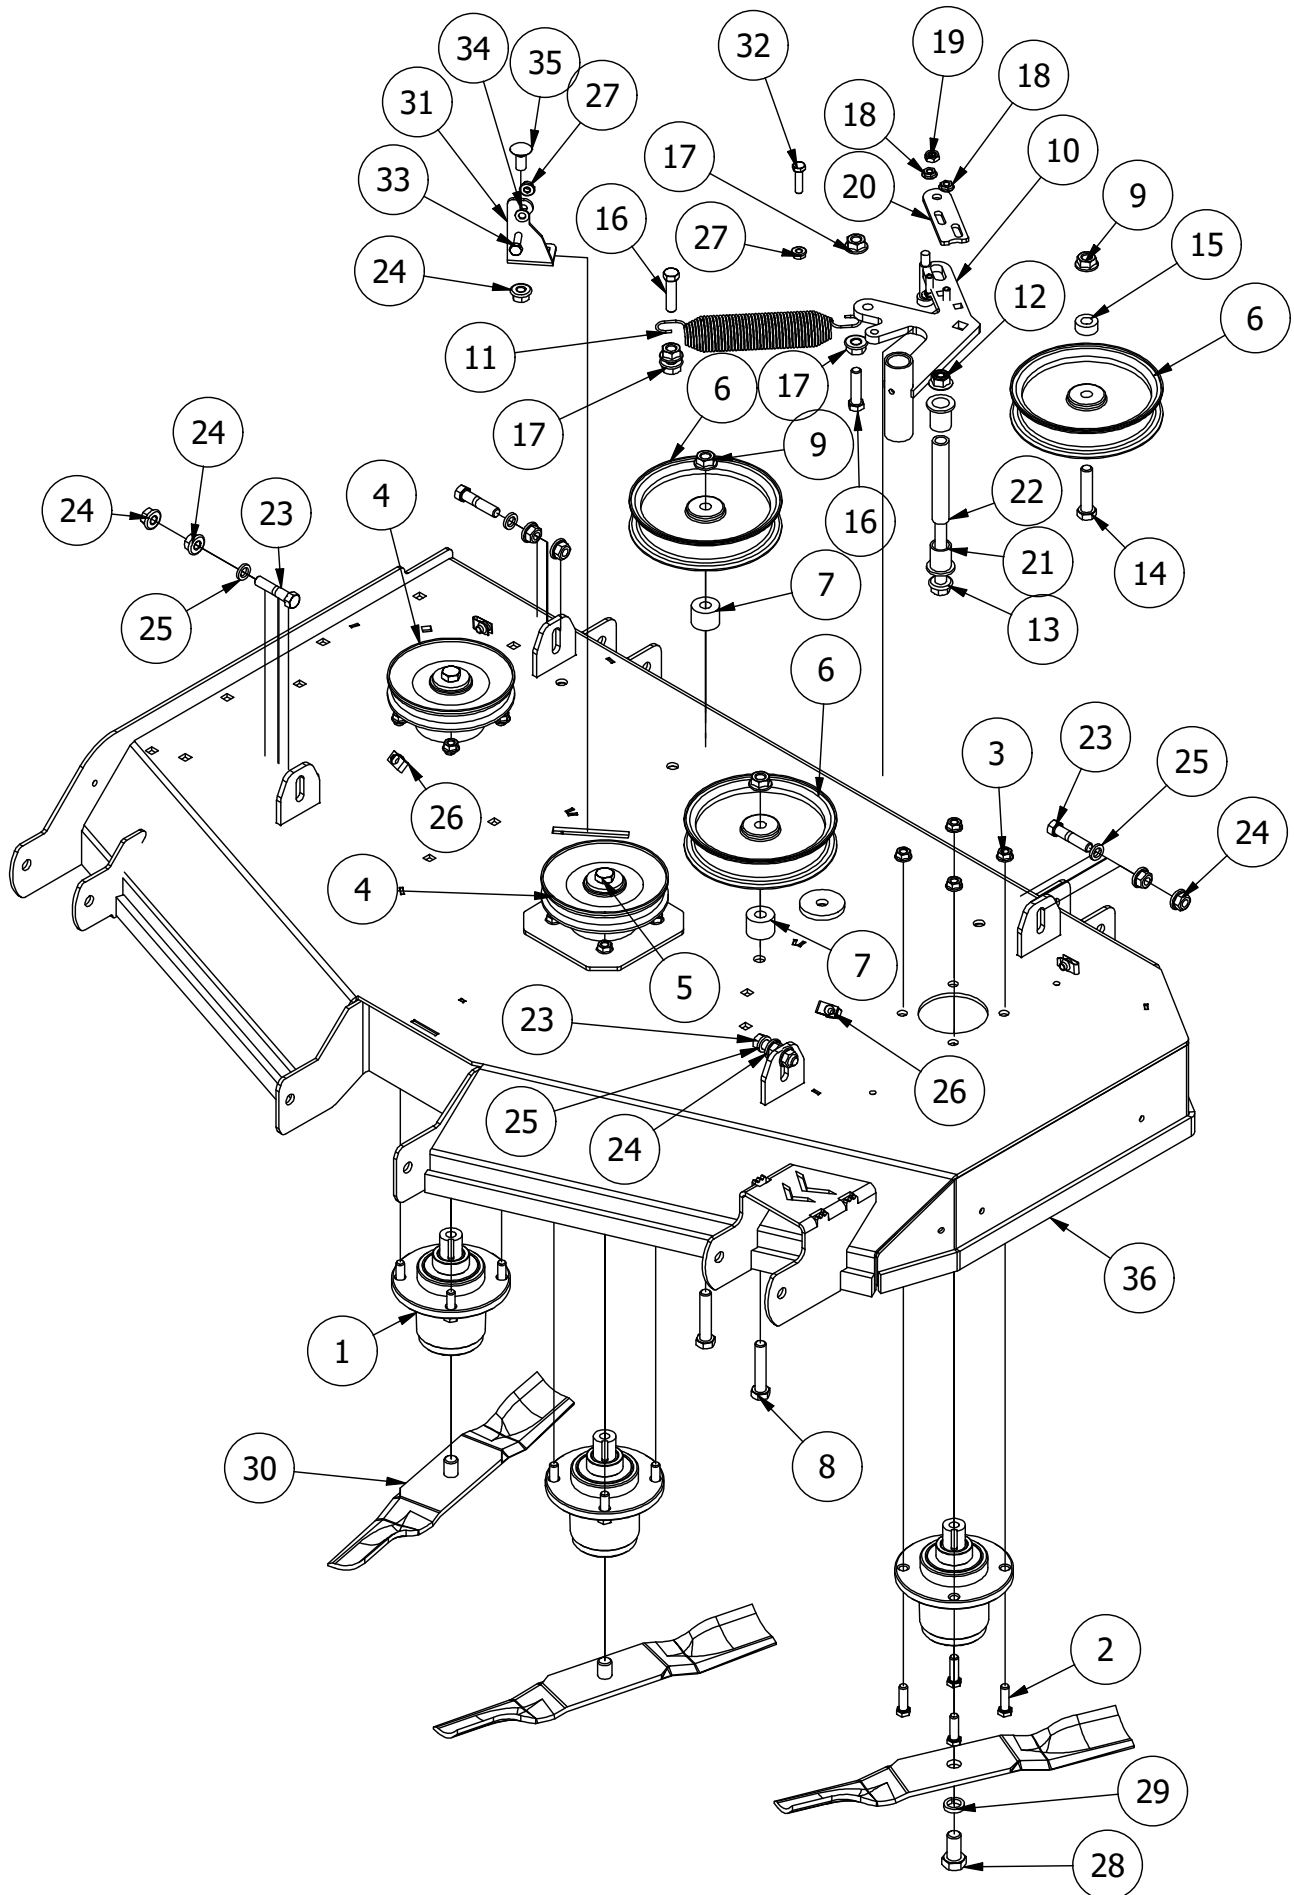

48" Deck Assembly 1

PARTS LIST			
ITEM	QTY	PART NUMBER	DESCRIPTION
1	3	437-0006-00	RZ Mower Deck Spindle Assy
2	12	418-0005-00	3/8-16 x 1-1/4 Hex Bolt GR5
3	12	413-0004-00	3/8-16 HEX FLANGE NUT W/SERR ZINC
4	3	433-0004-00	Deck Pulley 54"
5	3	418-0006-00	1/2-20 X 1-1/4 HEX C/S GR 5 ZINC
6	3	433-0015-00	Mower 6-3/4" Deck Idler Pulley
7	2	425-0002-00	Mower Deck Idler Spacer
8	2	418-0014-00	1/2-13 X 2-1/2 HEX FLANGE BOLT GR 8 ZC YELLOW
9	3	413-0010-00	1/2-13 HEX FLANGE NUT W/SERR ZINC
10	1	490-0019-00	Mower Deck Idler Pulley Arm Assembly
11	1	434-0005-00	Deck/pump idler spring
12	4	413-0002-00	1/2-13 NYLON INSERT FLANGE LOCKNUT ZC YELLOW
13	1	418-0009-00	1/2-13 X 5-1/2 HEX FLANGE BOLT GR 8 ZY
14	1	418-0012-00	1/2-13 X 2-1/4 HEX C/S GR 5 ZINC
15	1	425-0007-00	Mower IDLER PULLEY SPACER
16	2	418-0011-00	7/16-14 X 1-3/4 HEX C/S GR 2 ZINC (NOT A/T)
17	8	413-0005-00	1/2-13 HEX FLANGE NUT W/SERR ZINC YELLOW
18	2	413-0006-00	5/16-18 HEX FLANGE NUT W/SERR ZINC
19	1	613-2004-00	3/8"-16 Nyloc Jam Nut
20	1	439-0257-00	Deck Idler Pulley Belt Retainer Brkt
21	2	410-0007-00	3/4" ID X 15/16" OD X 1-1/8" LENGTH FLANGE BUSHING
22	1	425-0006-00	Mower Inner Idler Spacer
23	4	418-0046-00	7/16-14 X 2 HEX C/S GR 5 ZINC YELLOW
24	9	413-0011-00	7/16-14 HEX FLANGE NUT W/SERR ZINC YELLOW
25	4	419-0010-00	.443 ID X .750 OD X .125 THK NYLON BLACK
26	4	413-0053-00	5/16 Cage Nut
27	2	413-0027-00	5/16-18 NYLON INSERT FLANGE LOCKNUT ZC YELLOW
28	3	418-0007-00	5/8-18 X 1-1/4 HEX C/S GR 5 ZINC
29	3	419-0004-00	5/8 SPLIT LOCKWASHER ZINC
30	3	438-0004-00	48" Mower Deck Blade
31	1	439-0335-00	Deck Belt Idler Damper Mounting Bracket
32	1	418-0109-00	5/16- 18 x 1 1/4 Hex C/S (GR.8) ZC/Yel
33	1	418-0108-00	5/16 x1 Hex C/S (GR8) ZC/Yel
34	1	419-0016-00	5/16" ID X 5/8" OD X 1/16" THK BRONZE WASHER
35	1	418-0017-00	7/16-14 X 1 CARRIAGE BOLT ZINC
36	1	490-0065-00	2020 48" RZ Deck Assembly