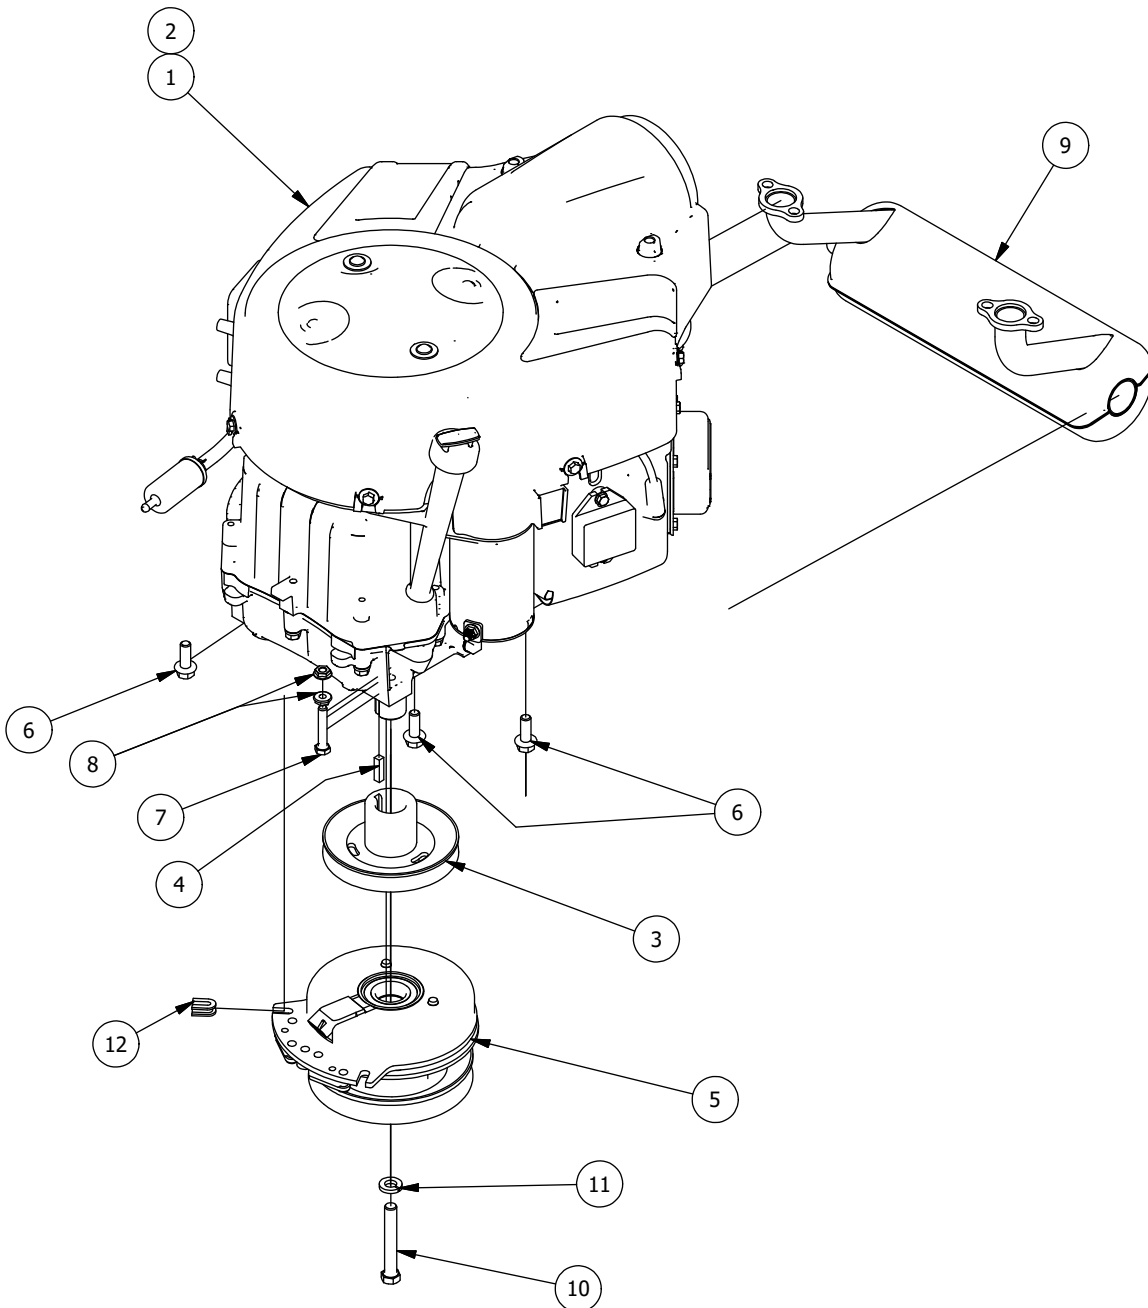

491-0001-00
Warning Label Cluster

ITEM	QTY	PART NUMBER	DESCRIPTION
1	1	415-0007-00	B&S 810CC, 27 HP Commercial Series Engine
2	1	415-0006-00	B&S 724CC, 25 HP Commercial Engine
3	1	433-0001-00	Drive Pulley, A Belt
4	1	442-0001-00	1/4 X 1 SQUARE KEY STOCK
5	1	470-0002-00	PTO Clutch
6	3	418-0023-00	3/8-16 X 1-1/8 IND HWH W/SERR TRI LOB ZY
7	1	418-0024-00	5/16-18 X 1-3/4 HEX C/S GR 5 ZINC
8	2	413-0006-00	5/16-18 HEX FLANGE NUT W/SERR ZINC
9	1	415-0052-00	B&S 27 HP&25HP Exhaust
10	1	418-0022-00	7/16-20 X 3 HEX C/S GR 8 ZC YELLOW
11	1	419-0005-00	7/16 SPLIT LOCKWASHER GR 8 ZC YELLOW
12	1	437-0025-00	Mower Rotation Stop Brkt Sleeve