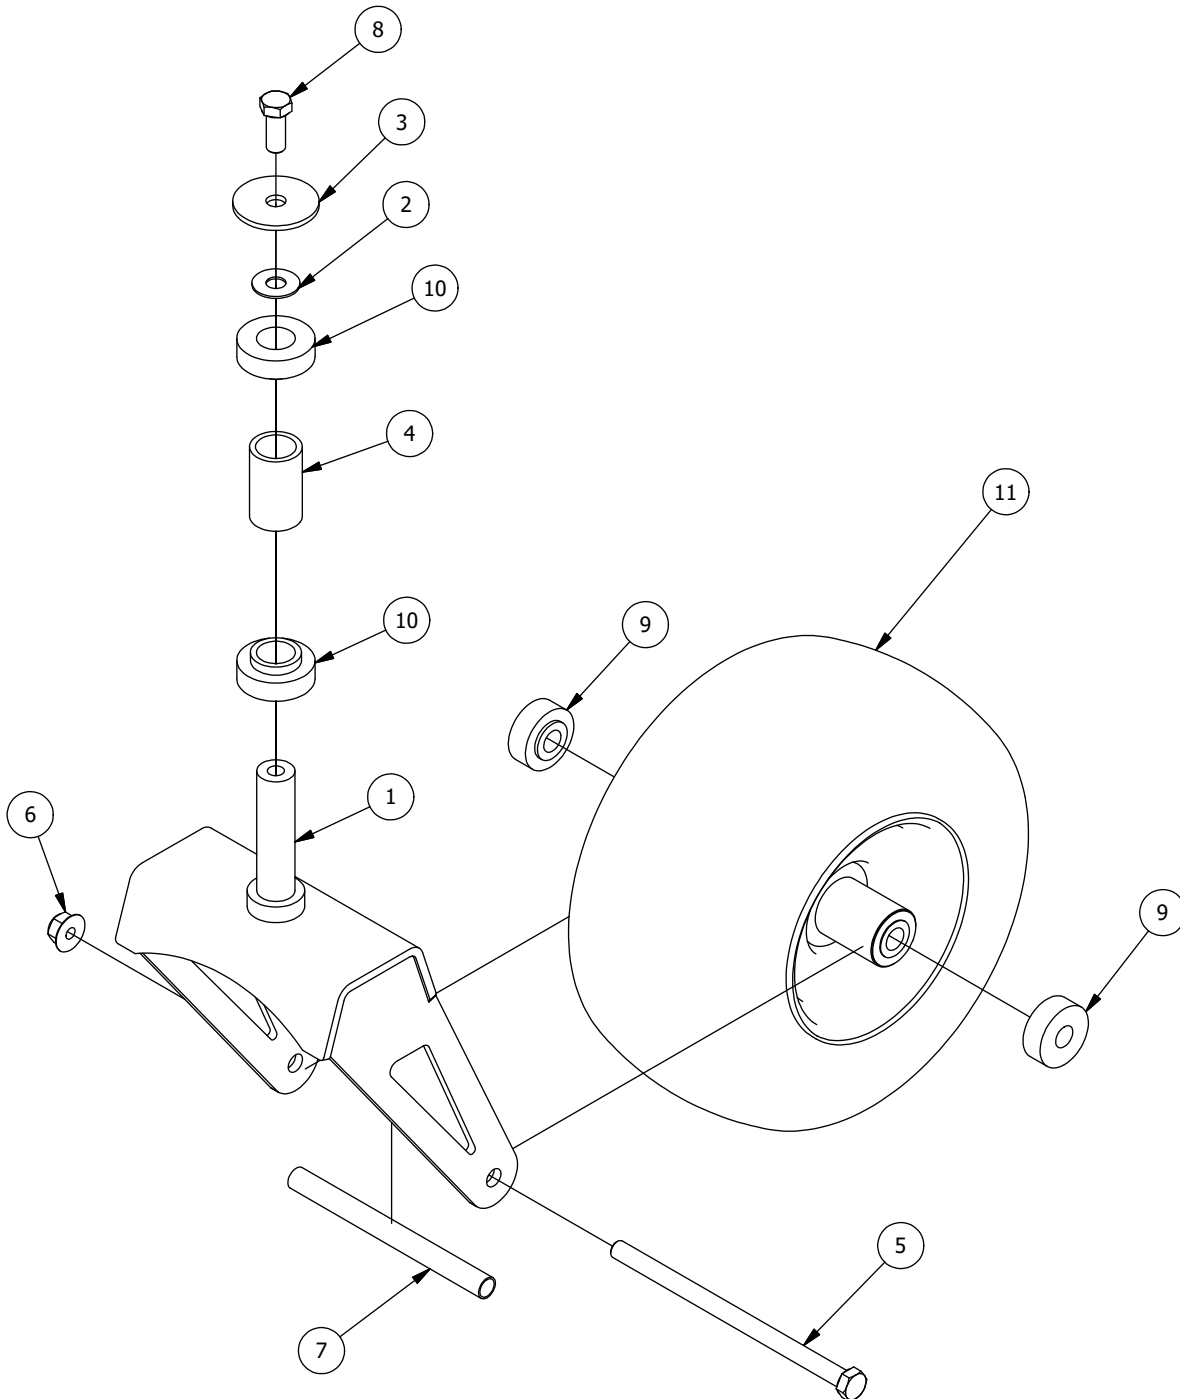

# RZ-HD Frame for 48" Deck

Parts List			
ITEM	QTY	PART NUMBER	DESCRIPTION
1	1	490-0057-00	RZ HD Mower Frame for 48 deck

# RZ-HD Frame

Parts List			
ITEM	QTY	PART NUMBER	DESCRIPTION
1	1	490-0058-00	RZ HD Mower Frame

# Front Fork Assembly

Parts List			
ITEM	QTY	PART NUMBER	DESCRIPTION
1	1	490-0046-00	RZ Caster Fork Assembly
2	1	419-0002-00	1/2 FENDER WASHER 1-1/4" OD ZINC
3	1	426-0006-00	Mower Caster Shaft Washer
4	1	425-0011-00	Mower Bearing Retainer Spacer
5	1	418-0003-00	1/2-13 X 8-1/2 HEX C/S GR 5 ZINC YELLOW
6	1	413-0002-00	1/2-13 NYLON INSERT FLANGE LOCKNUT ZC YELLOW
7	1	425-0010-00	Mower Caster Fork Wheel Spacer
8	1	418-0006-00	1/2-20 X 1-1/4 HEX C/S GR 5 ZINC
9	2	410-0018-00	RZ Mower Caster Wheel Bearing
10	2	410-0006-00	Mower Caster Shaft Bearing
11	1	422-0027-00	RZ Alternate Front Caster Wheel Assembly

# Brake Assembly

**DETAIL A**

Detail A Parts List			
ITEM	QTY	PART NUMBER	DESCRIPTION
1	1	439-0009-00	Mower Frame Brake Mounting Bracket
2	1	490-0016-00	Mower Brake Lock Lever Assembly
3	1	490-0017-00	Mower Brake Unlock Lever Assembly
4	1	434-0003-00	Brake Pedal Release Spring
5	13	413-0006-00	5/16-18 HEX FLANGE NUT W/SERR ZINC
6	2	418-0029-00	1/4-20 X 1-1/4 HEX C/S GR 2 ZINC
7	6	413-0023-00	1/4-20 HEX FLANGE NUT W/SERR ZINC
8	1	413-0013-00	3/8-16 NYLON INSERT FLANGE LOCKNUT ZINC
9	3	418-0027-00	5/16-18 X 1-3/4 HEX C/S GR 2 ZINC
10	8	413-0002-00	1/2-13 NYLON INSERT FLANGE LOCKNUT ZC YELLOW
11	1	420-0001-00	1/8 X 3/4 COTTER PIN ZINC
12	1	418-0030-00	3/8-16 X 1-1/4 HEX C/S GR 2 ZINC
13	1	418-0028-00	1/2-13 X 1-1/2 HEX C/S GR 2 ZINC
14	7	410-0009-00	1/2" ID X 3/4" OD X 3/8" LENGTH FLANGE BUSHING
15	1	419-0015-00	3/8" ID X 3/4" OD X 1/8" THK BRONZE WASHER