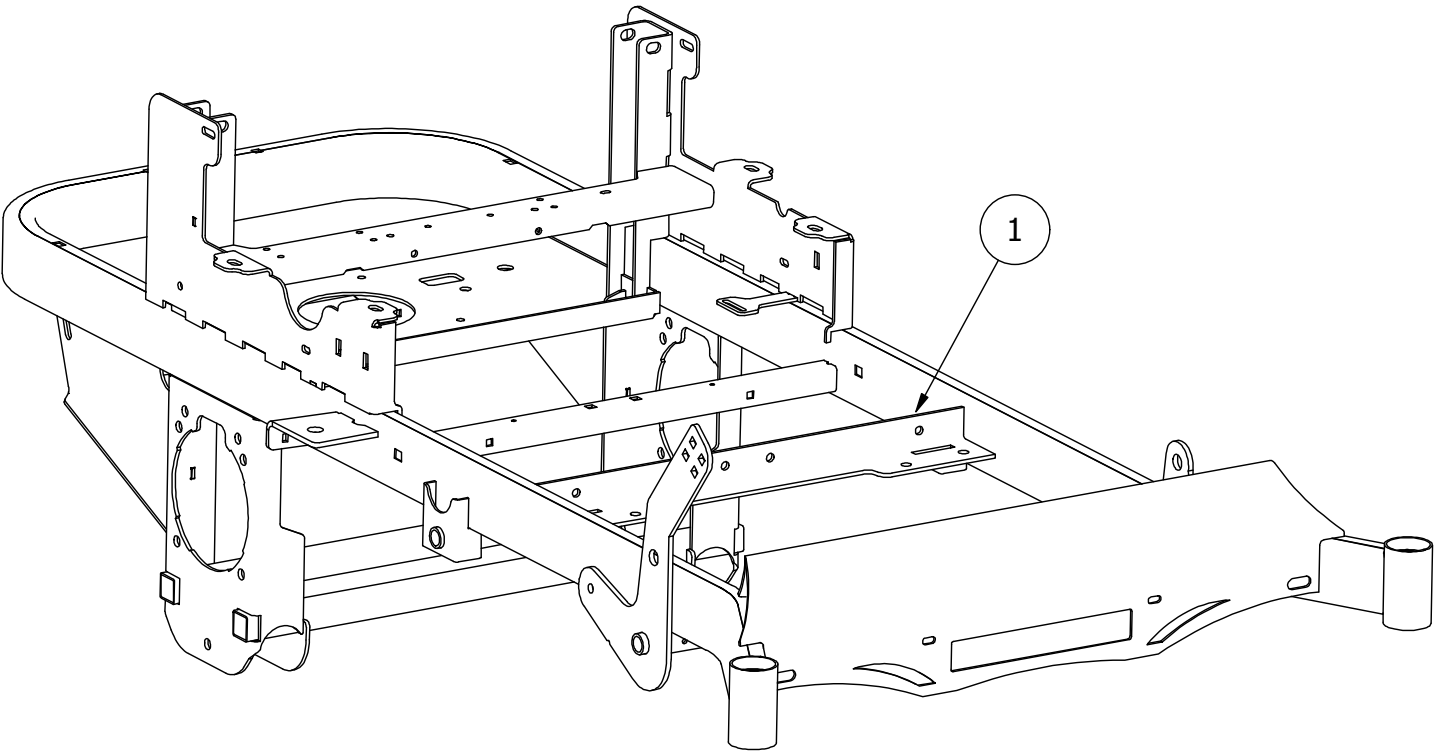

# TABLE OF CONTENTS

<b>FRAMES.....</b>	<b>3-4</b>
RZ HD FRAME FOR 48" DECK.....	3
RZ HD FRAME.....	4
<b>FRONT FORK ASSEMBLY.....</b>	<b>5</b>
<b>FLOORBOARD ASSEMBLY.....</b>	<b>6-7</b>
<b>BRAKE ASSEMBLY.....</b>	<b>8</b>
<b>HEIGHT INDICATOR ASSEMBLY.....</b>	<b>9-13</b>
<b>DRIVE ARM ASSEMBLY.....</b>	<b>14-15</b>
<b>SEAT BASE AND PUMP IDLER ASSEMBLY.....</b>	<b>16-18</b>
SEAT BASE ASSEMBLY.....	17
PUMP IDLER ASSEMBLY.....	18
<b>GAS TANK ASSEMBLY.....</b>	<b>19-20</b>
<b>TRANSMISSION ASSEMBLY.....</b>	<b>21-22</b>
<b>DECKS.....</b>	<b>23-36</b>
48" DECK ASSEMBLY 1.....	23-24
48" DECK ASSEMBLY 2.....	25-26
54" DECK ASSEMBLY 1.....	27-28
54" DECK ASSEMBLY 2.....	29-30
61" DECK ASSEMBLY 1.....	31-32
61" DECK ASSEMBLY 2.....	33-34
DECK CHUTE ASSEMBLY.....	35
DECK SPINDLE.....	36
<b>KAWASAKI FR 691.....</b>	<b>37</b>
<b>KAWASAKI FR 730.....</b>	<b>38</b>
<b>B&amp;S 25HP ENGINE.....</b>	<b>39</b>
<b>DECALS.....</b>	<b>40</b>

# RZ-HD Frame for 48" Deck

Parts List			
ITEM	QTY	PART NUMBER	DESCRIPTION
1	1	490-0057-00	RZ HD Mower Frame for 48 deck