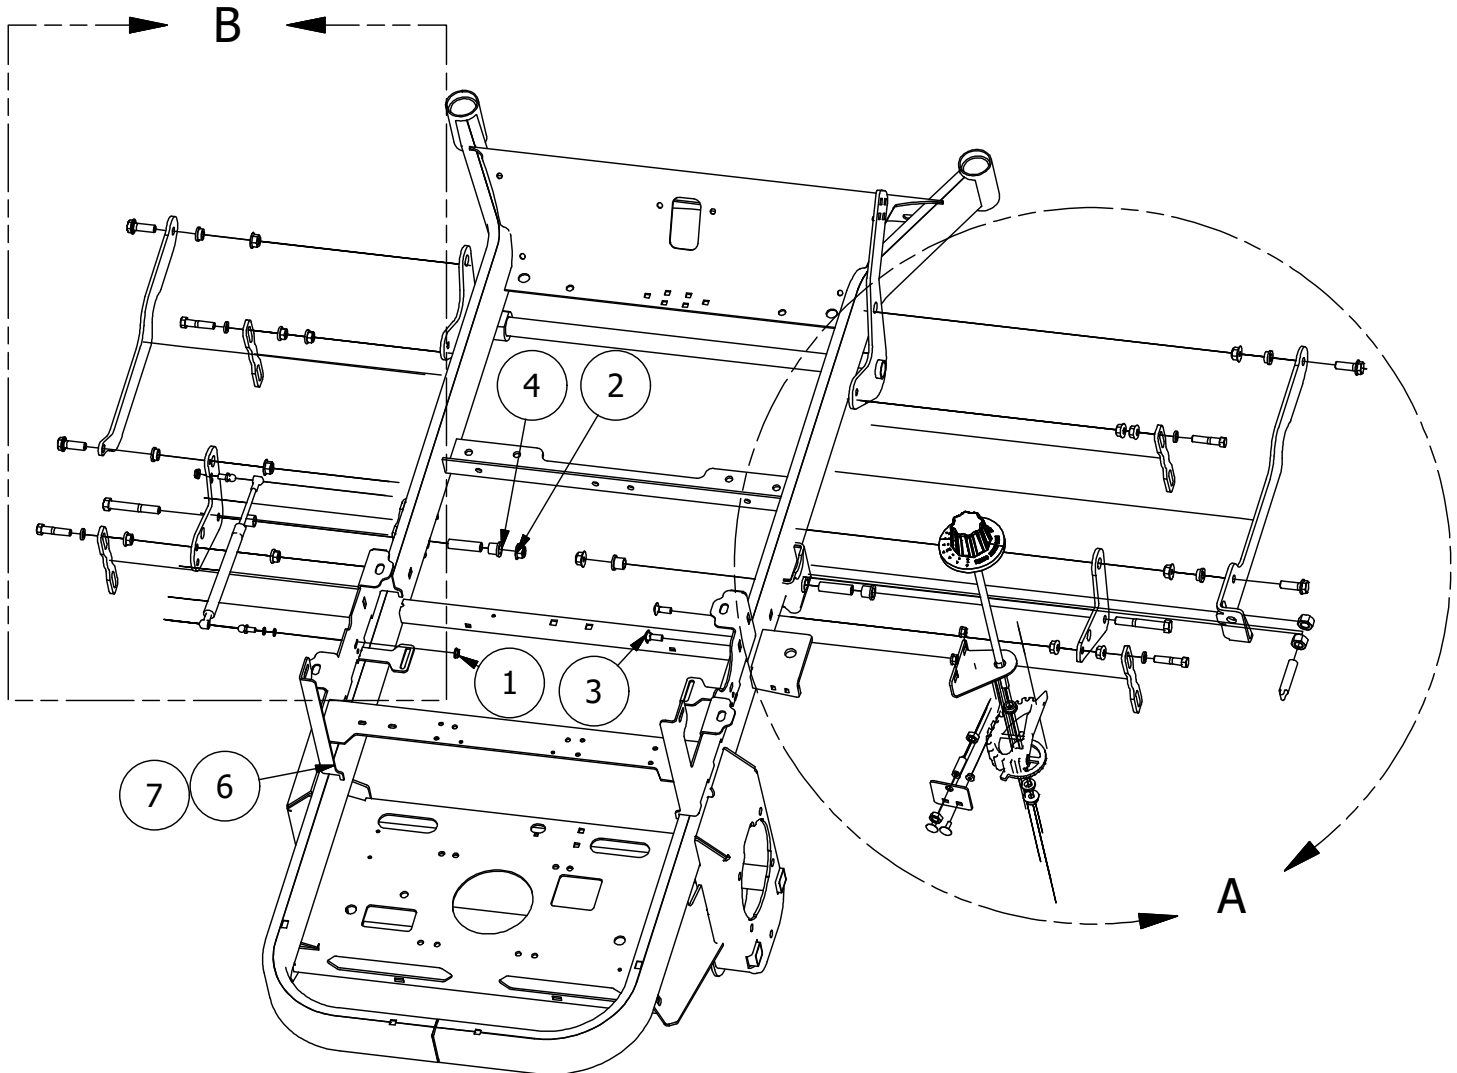

# Height Indicator Assembly

Height Indicator Parts List			
ITEM	QTY	PART NUMBER	DESCRIPTION
1	13	413-0006-00	5/16-18 HEX FLANGE NUT W/SERR ZINC
2	8	413-0002-00	1/2-13 NYLON INSERT FLANGE LOCKNUT ZC YELLOW
3	2	418-0053-00	3/8-16 X 1 CARRIAGE BOLT ZINC
4	4	410-0068-00	5/8" ID X 3/4" OD X 3/4" LENGTH FLANGE BUSHING
5	2	425-0004-00	Mower Drive Arm Hub & Deck Lift Arm Spacer
6	1	490-0058-00	RZ-HD Mower Frame Assembly
7	1	490-0057-00	RZ-HD Mower Frame for 48" Deck

# DETAIL A

Height Indicator Parts List			
ITEM	QTY	PART NUMBER	DESCRIPTION
1	1	431-0006-00	RZ Deck Height Brtk Right Side
2	1	435-0008-00	Mower Deck Height Arm Right Link
3	1	437-0003-00	Mower Deck Height Selector Shaft
4	1	444-0001-00	Mower HEIGHT SELECTOR CAM PIN
5	1	445-0002-00	Mower Deck Height Control Knob
6	1	434-0006-00	Deck Height Detent Spring Plunger
7	4	435-0013-00	Mower Deck Link
8	1	439-0074-00	Mower Deck Height Indicator Rod Bracket
9	6	413-0023-00	1/4-20 HEX FLANGE NUT W/SERR ZINC
10	8	413-0002-00	1/2-13 NYLON INSERT FLANGE LOCKNUT ZC YELLOW
11	4	413-0004-00	3/8-16 HEX FLANGE NUT W/SERR ZINC
12	7	410-0009-00	1/2" ID X 3/4" OD X 3/8" LENGTH FLANGE BUSHING
13	4	418-0046-00	7/16-14 X 2 HEX C/S GR 5 ZINC YELLOW
14	8	413-0011-00	7/16-14 HEX FLANGE NUT W/SERR ZINC YELLOW
15	4	418-0047-00	1/2-13 X 1-1/2 HEX FLANGE BOLT ZINC YELLOW
16	4	419-0010-00	.443 ID X .750 OD X .125 THK NYLON BLACK
17	2	418-0042-00	1/2-13 X 3-1/2 HEX C/S GR 5 ZINC YELLOW
18	2	418-0052-00	1/4-20 X 3/4 CARRIAGE BOLT ZINC
19	2	413-0037-00	1/2-13 HEX JAM NUT ZINC
20	2	413-0048-00	5/8-11 HEX NUT ZINC YELLOW
21	1	490-0045-00	Mower Deck Height Cam Casting