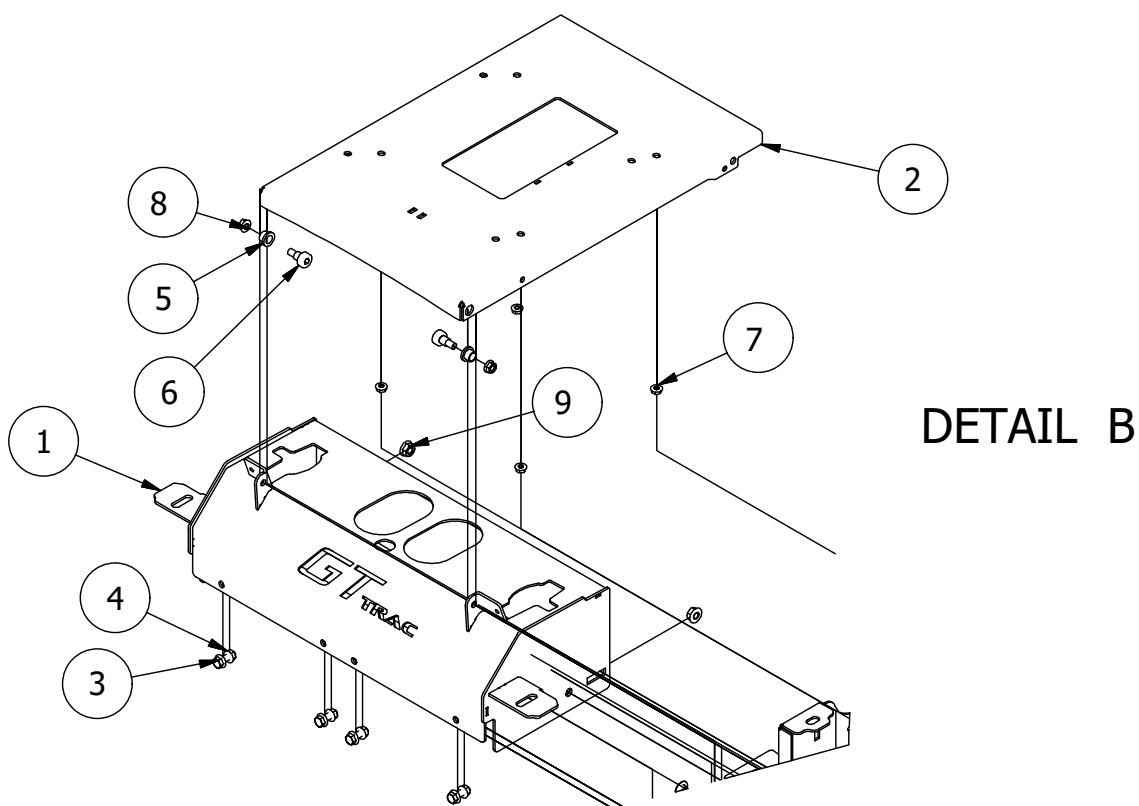

Seat Base Assembly

DETAIL B

Parts List			
ITEM	QTY	PART NUMBER	DESCRIPTION
1	1	490-0023-00	Mower Seat Base Assembly
2	1	439-0113-00	RZ Mower Seat Brtk
3	4	418-0040-00	3/8-16 X 1 HEX FLANGE BOLT GR 8 ZC YELLOW
4	4	413-0004-00	3/8-16 HEX FLANGE NUT W/SERR ZINC
5	2	410-0010-00	1/2" ID X 5/8" OD X 1/2" LENGTH FLANGE BUSHING
6	2	418-0038-00	1/2 X 1/2 SOCKET SHOULDER BOLT ZC YELLOW
7	4	413-0019-00	5/16-18 NYLON INSERT FLANGE L/NUT ZINC
8	2	413-0029-00	3/8-16 NYLON INSERT FLANGE L/NUT ZC YELLOW
9	4	413-0001-00	7/16-14 HEX FLANGE NUT W/SERR ZINC
10	1	471-0014-00	RZ Seat