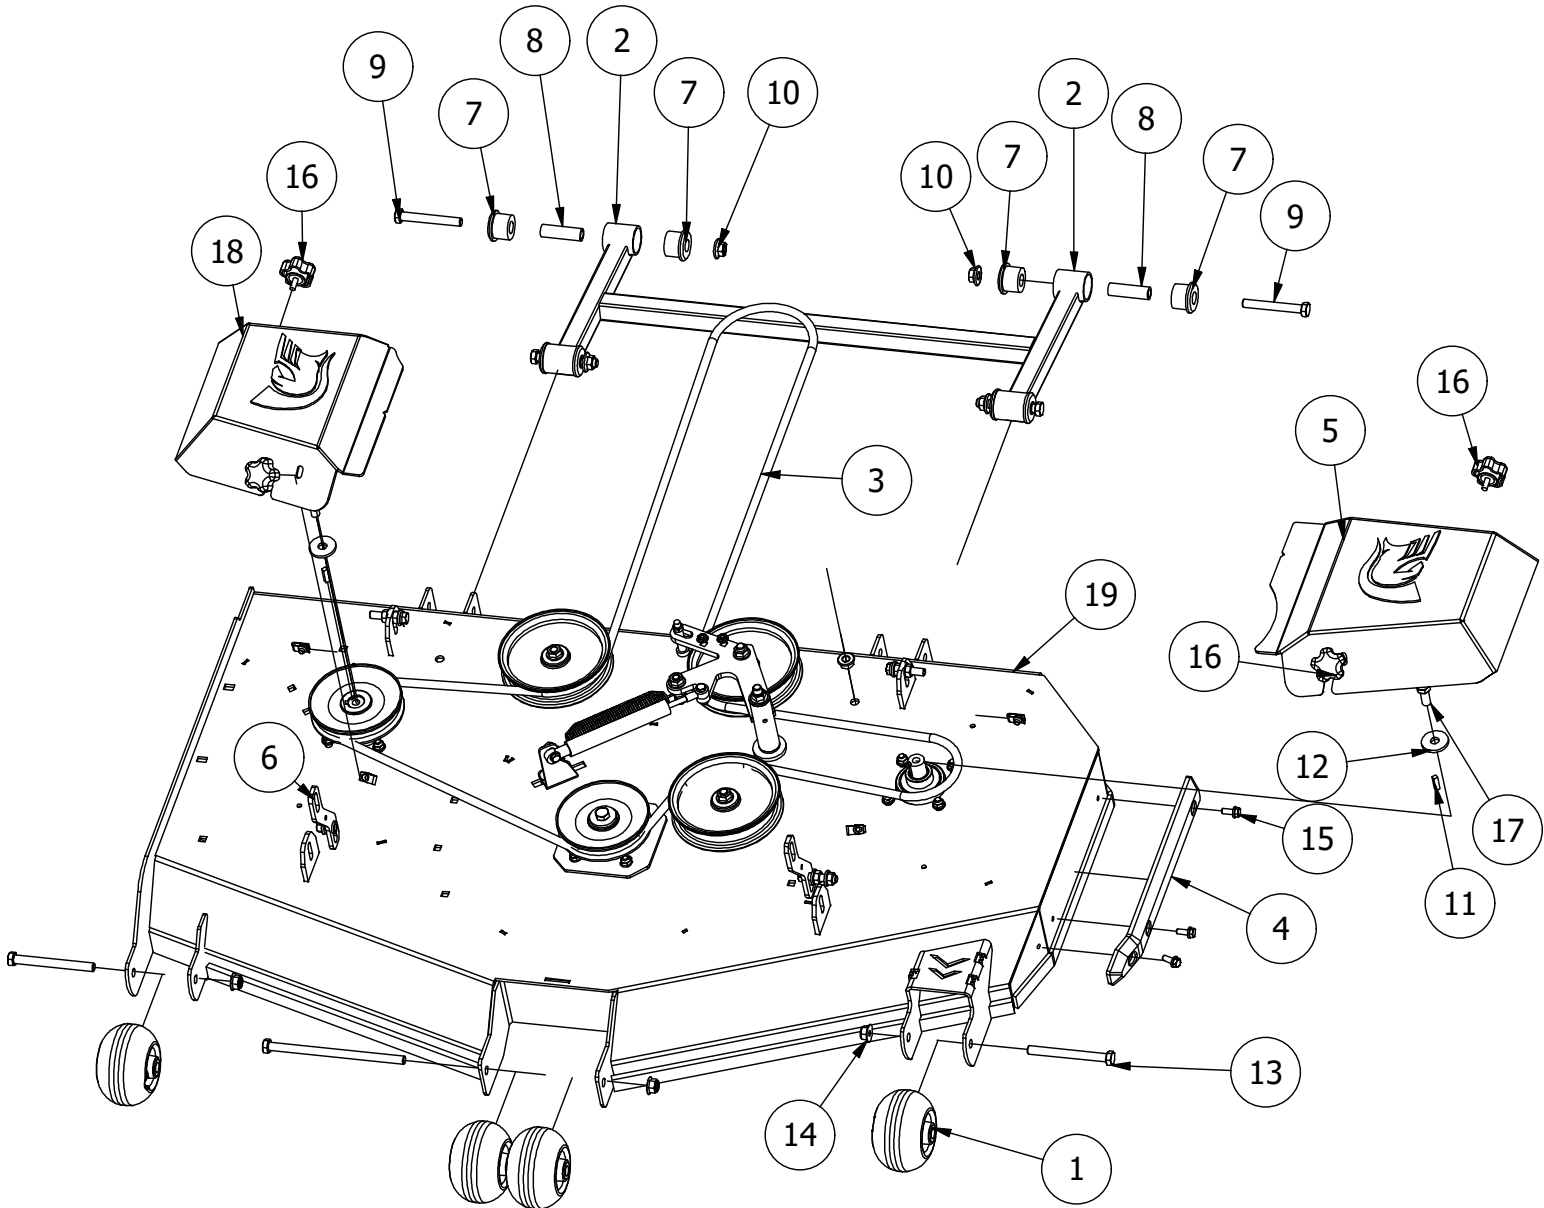

54" Deck Assembly 1

PARTS LIST			
ITEM	QTY	PART NUMBER	DESCRIPTION
1	4	422-0001-00	Anti-Scalp Wheel
2	1	490-0041-00	RZ Mower Deck Stabilizer Assembly
3	1	461-0001-00	54" Mower Deck Belt, HB x 153.5" Effective Length
4	1	429-0001-00	Mower Nylon Deck Guard
5	1	414-0018-00	RZ 54" Deck Left Pulley Cover
6	2	435-0016-00	RZ Mower 54" Front Height Arm Connecting Link
7	8	732-2000-00	Large MTV A-Arm Bushing
8	4	732-2001-00	Large MTV A-Arm Bushing Sleeve
9	4	418-0021-00	1/2-13 X 3-3/4 HEX C/S GR 5 ZINC
10	4	413-0017-00	1/2-13 NYLON INSERT FLANGE LOCKNUT ZINC W/SERRATIONS
11	3	442-0001-00	1/4 X 1 SQUARE KEY STOCK
12	3	419-0003-00	1/2 FENDER WASHER 1-1/4" OD ZINC
13	2	418-0016-00	1/2-13 X 5 HEX C/S GR 2 ZINC YELLOW
14	4	413-0002-00	1/2-13 NYLON INSERT FLANGE LOCKNUT ZC YELLOW
15	3	418-0049-00	5/16-18 X 3/4 IND HWH TRI LOB ZINC
16	4	445-0003-00	Lobed Knob
17	3	418-0006-00	1/2-20 X 1-1/4 HEX C/S GR 5 ZINC
18	1	414-0019-00	RZ 54" Deck Right Pulley Cover
19	1	490-0064-00	2020 54" RZ Deck Assembly