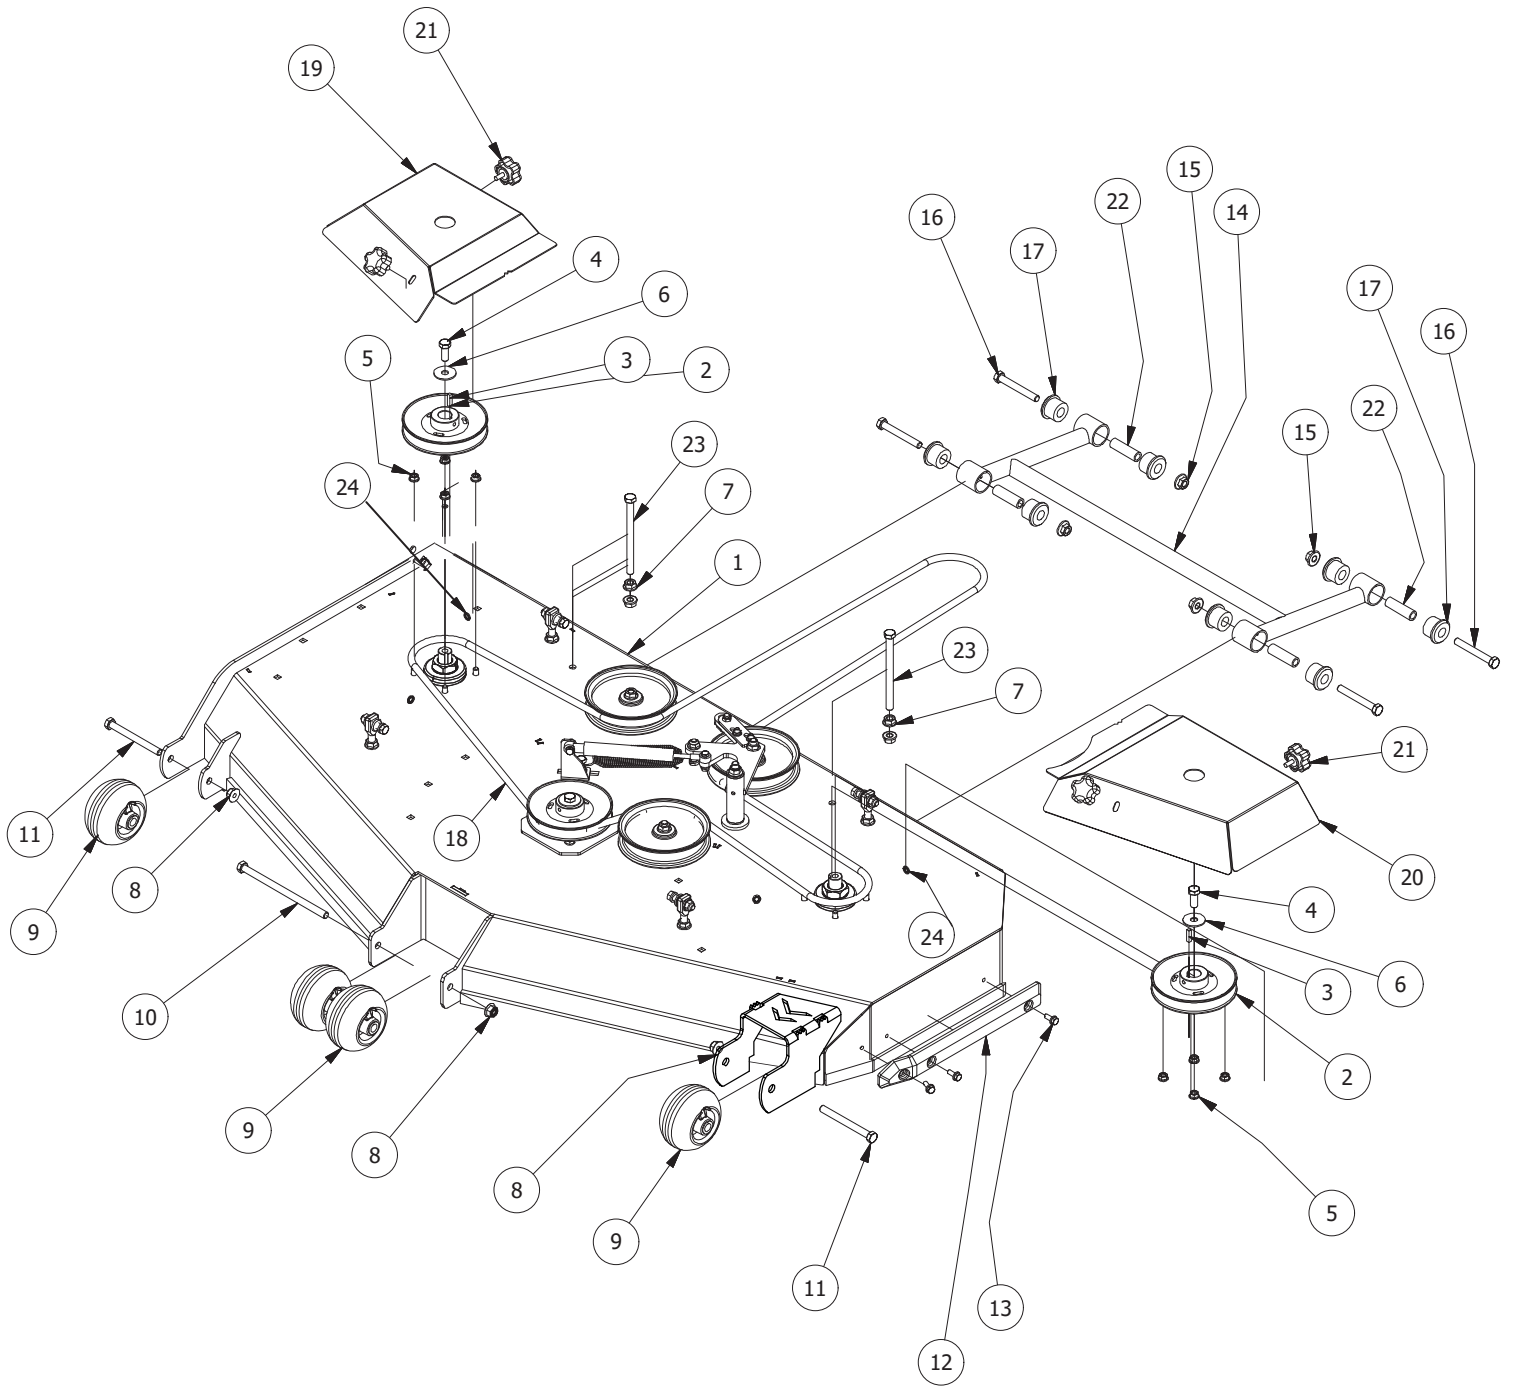

61" Deck Assembly-1

61" Deck Assembly-1			
ITEM	QTY	PART NUMBER	DESCRIPTION
1	1	490-0031-00	61" Mower Deck Assembly
2	3	433-0003-00	Deck Pulley 61"
3	3	442-0001-00	1/4 X 1 SQUARE KEY STOCK
4	3	418-0006-00	1/2-20 X 1-1/4 HEX C/S GR 5 ZINC
5	4	413-0004-00	3/8-16 HEX FLANGE NUT W/SERR ZINC
6	1	419-0001-00	1/2" X 1-5/8 BELLEVILLE CUP WASHER ZINC YELLOW
7	12	413-0005-00	1/2-13 HEX FLANGE NUT W/SERR ZINC YELLOW
8	4	413-0002-00	1/2-13 NYLON INSERT FLANGE LOCKNUT ZC YELLOW
9	4	422-0001-00	Anti-Scalp Wheel
10	1	418-0015-00	1/2-13 X 8-1/2 HEX C/S GR 2 ZINC YELLOW
11	2	418-0016-00	1/2-13 X 5 HEX C/S GR 2 ZINC YELLOW
12	1	429-0001-00	Mower Nylon Deck Guard
13	3	418-0049-00	5/16-18 X 3/4 IND HWH TRI LOB ZINC
14	1	490-0014-00	Mower 54"/61" Deck Frame Stabilizer Assembly
15	4	413-0017-00	1/2-13 NYLON INSERT FLANGE LOCKNUT ZINC W/SERRATIONS
16	4	418-0021-00	1/2-13 X 3-3/4 HEX C/S GR 5 ZINC
17	8	732-2000-00	Large MTV A-Arm Bushing
18	1	461-0002-00	61" Mower Deck Belt, HB x 167.9" Effective Length
19	1	414-0020-00	Mower 61" Deck Right Pulley Cover
20	1	414-0021-00	Mower 61" Deck Left Pulley Cover
21	4	445-0003-00	Lobed Knob w/ 5/16"-18 X .750"
22	4	732-2001-00	Large MTV A-Arm Bushing Sleeve
23	2	418-0044-00	1/2-13 X 6-1/2 HEX C/S GR 8 ZINC YELLOW
24	4	419-0027-00	5/16 L/W INT TOOTH ZC