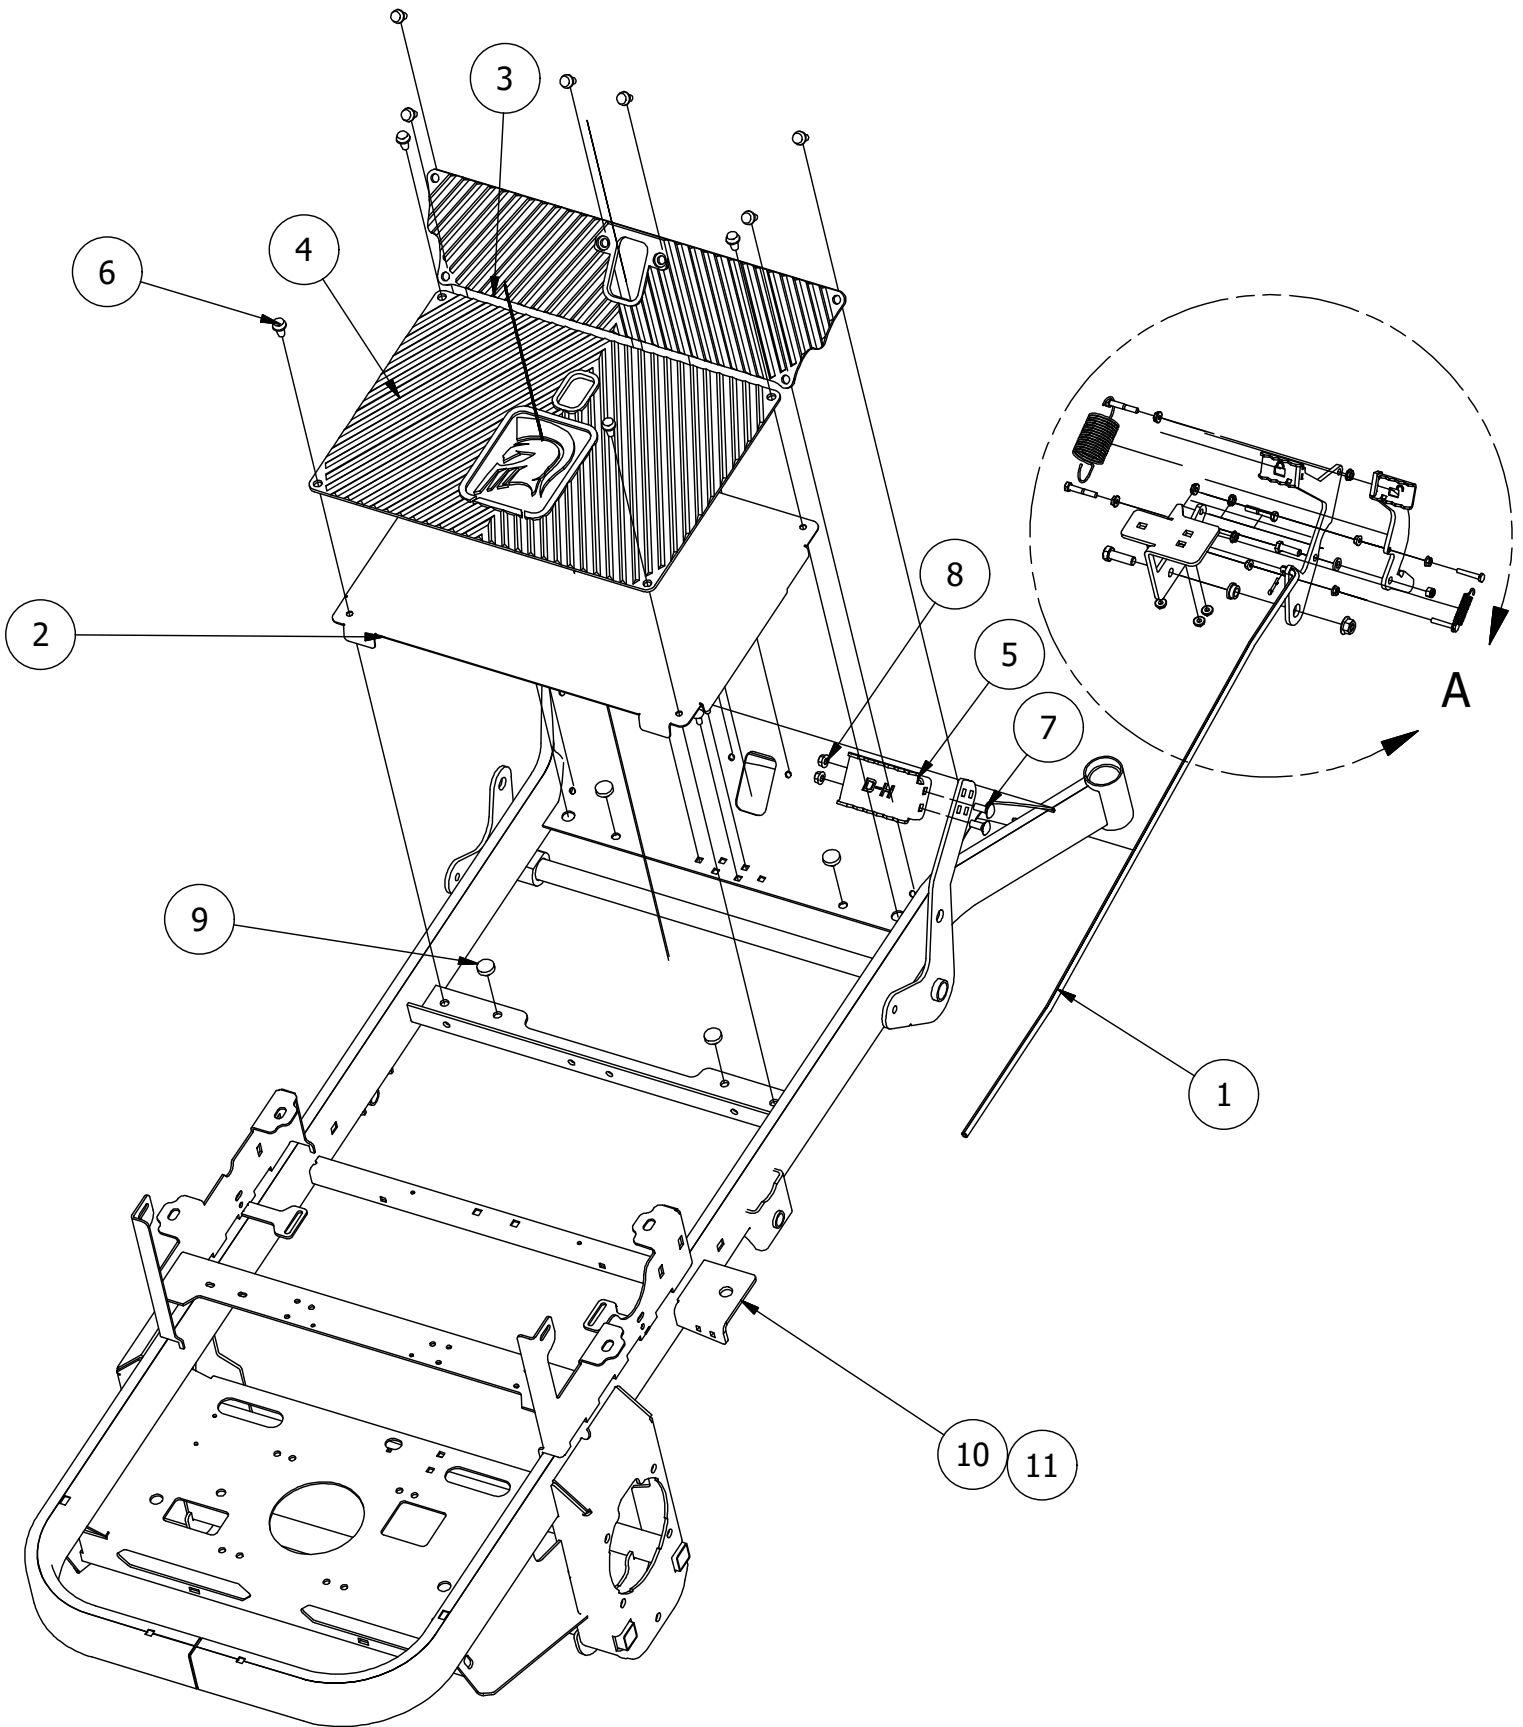

# RZ-HD Frame for 48" Deck

Parts List			
ITEM	QTY	PART NUMBER	DESCRIPTION
1	1	490-0057-00	RZ HD Mower Frame for 48 deck

# RZ-HD Frame

Parts List			
ITEM	QTY	PART NUMBER	DESCRIPTION
1	1	490-0058-00	RZ HD Mower Frame

# Front Fork Assembly

Parts List			
ITEM	QTY	PART NUMBER	DESCRIPTION
1	1	490-0046-00	RZ Caster Fork Assembly
2	1	419-0002-00	1/2 FENDER WASHER 1-1/4" OD ZINC
3	1	426-0006-00	Mower Caster Shaft Washer
4	1	425-0011-00	Mower Bearing Retainer Spacer
5	1	418-0003-00	1/2-13 X 8-1/2 HEX C/S GR 5 ZINC YELLOW
6	1	413-0002-00	1/2-13 NYLON INSERT FLANGE LOCKNUT ZC YELLOW
7	1	425-0010-00	Mower Caster Fork Wheel Spacer
8	1	418-0006-00	1/2-20 X 1-1/4 HEX C/S GR 5 ZINC
9	2	410-0018-00	RZ Mower Caster Wheel Bearing
10	2	410-0006-00	Mower Caster Shaft Bearing
11	1	422-0027-00	RZ Alternate Front Caster Wheel Assembly

# Brake and Floorboard Assembly

Floorboard Parts List			
ITEM	QTY	PART NUMBER	DESCRIPTION
1	1	435-0004-00	MOWER BRAKE LINKAGE
2	1	439-0114-00	Mower Floorboard
3	1	481-0005-00	2017 Mower Rubber Foot Rest Mat Except for RZ
4	1	481-0006-00	2017 Mower Logo Floor Mat Except for RZ
5	1	439-0059-00	Mower Deck Height Foot Pedal
6	10	414-0002-00	8MM PUSH TYPE RETAINER NYLON BLACK
7	2	418-0045-00	3/8-16 X 1 CARRIAGE BOLT ZINC YELLOW GR8
8	4	413-0004-00	3/8-16 HEX FLANGE NUT W/SERR ZINC
9	4	429-0002-00	Rubber Bumper
10	1	490-0058-00	RZ-HD Mower Frame Assembly
11	1	490-0057-00	RZ-HD Mower Frame for 48" Deck