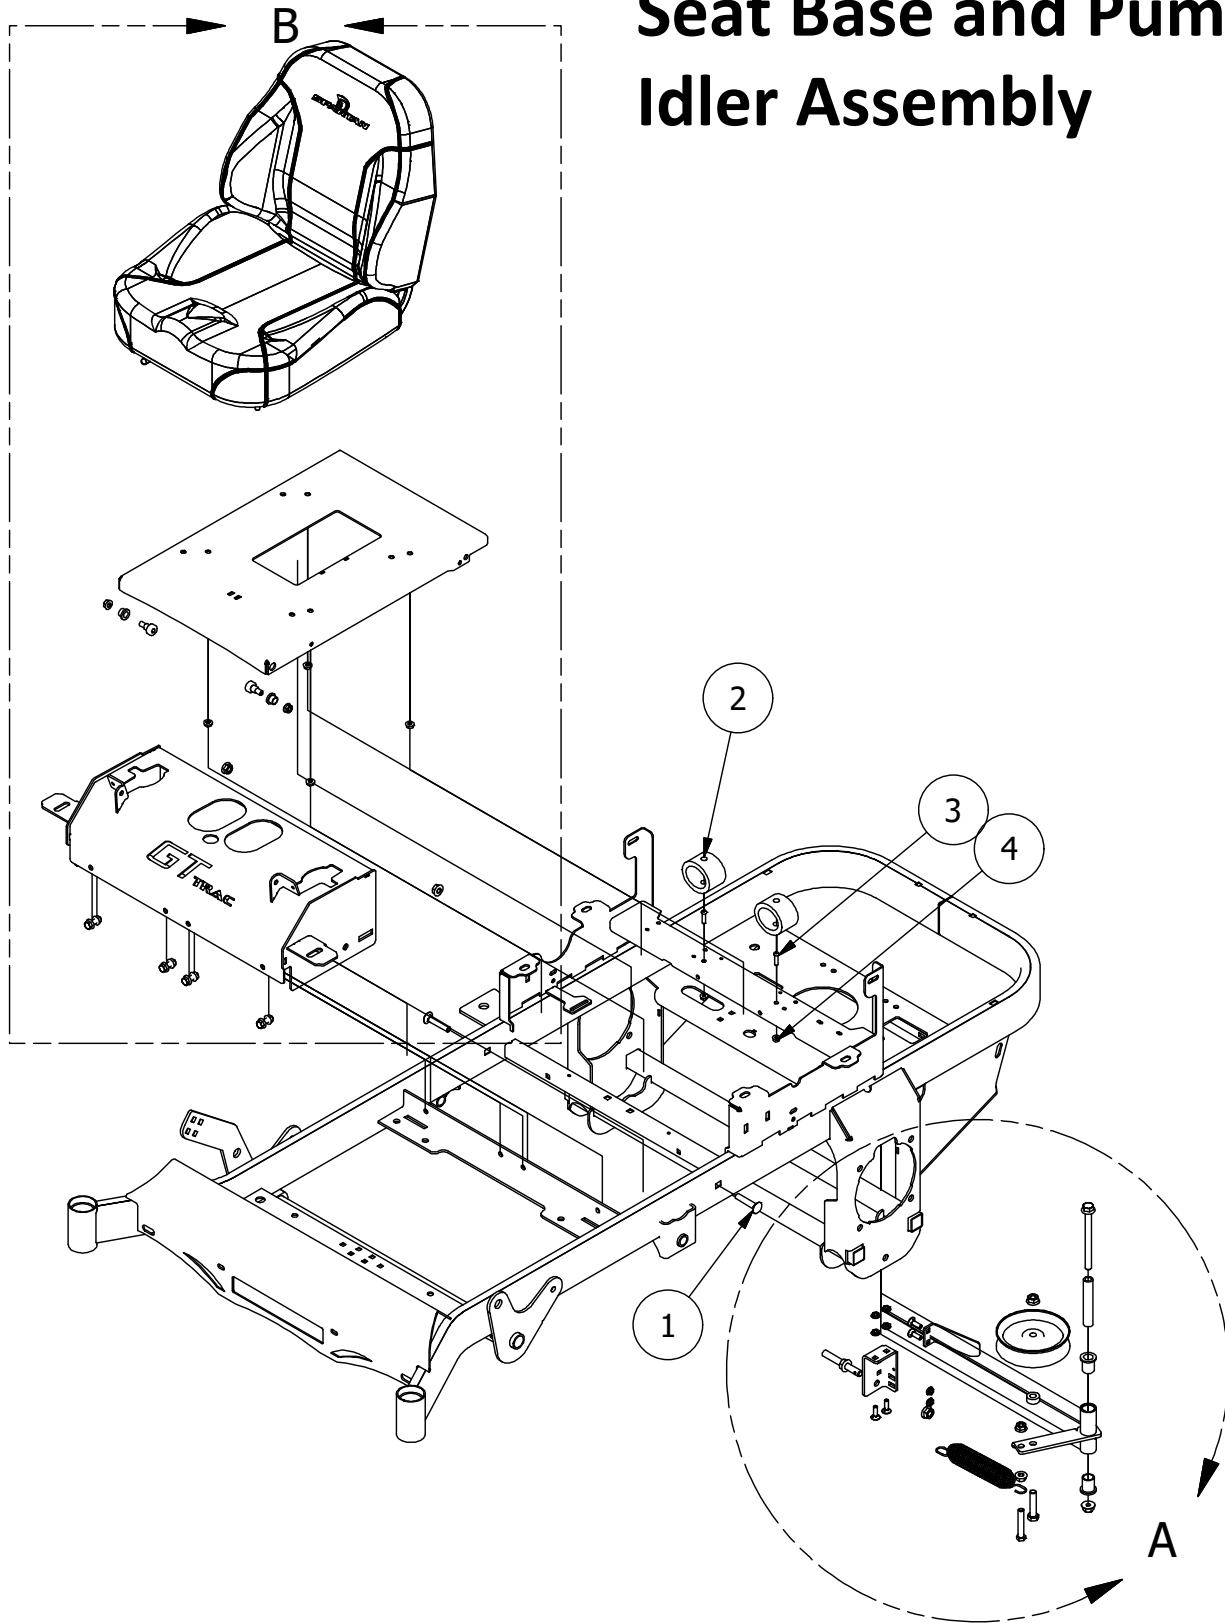

Seat Base and Pump Idler Assembly

Parts List

ITEM	QTY	PART NUMBER	DESCRIPTION
1	2	418-0041-00	7/16-14 X 2-1/4 CARRIAGE BOLT ZINC
2	2	487-0004-00	Seat Suspension Elastomer GBR-7
3	2	418-0039-00	1/4-20 X 1 BUTTON SOCKET C/S
4	2	413-0026-00	1/4-20 NYLON INSERT FLANGE L/NUT ZINC