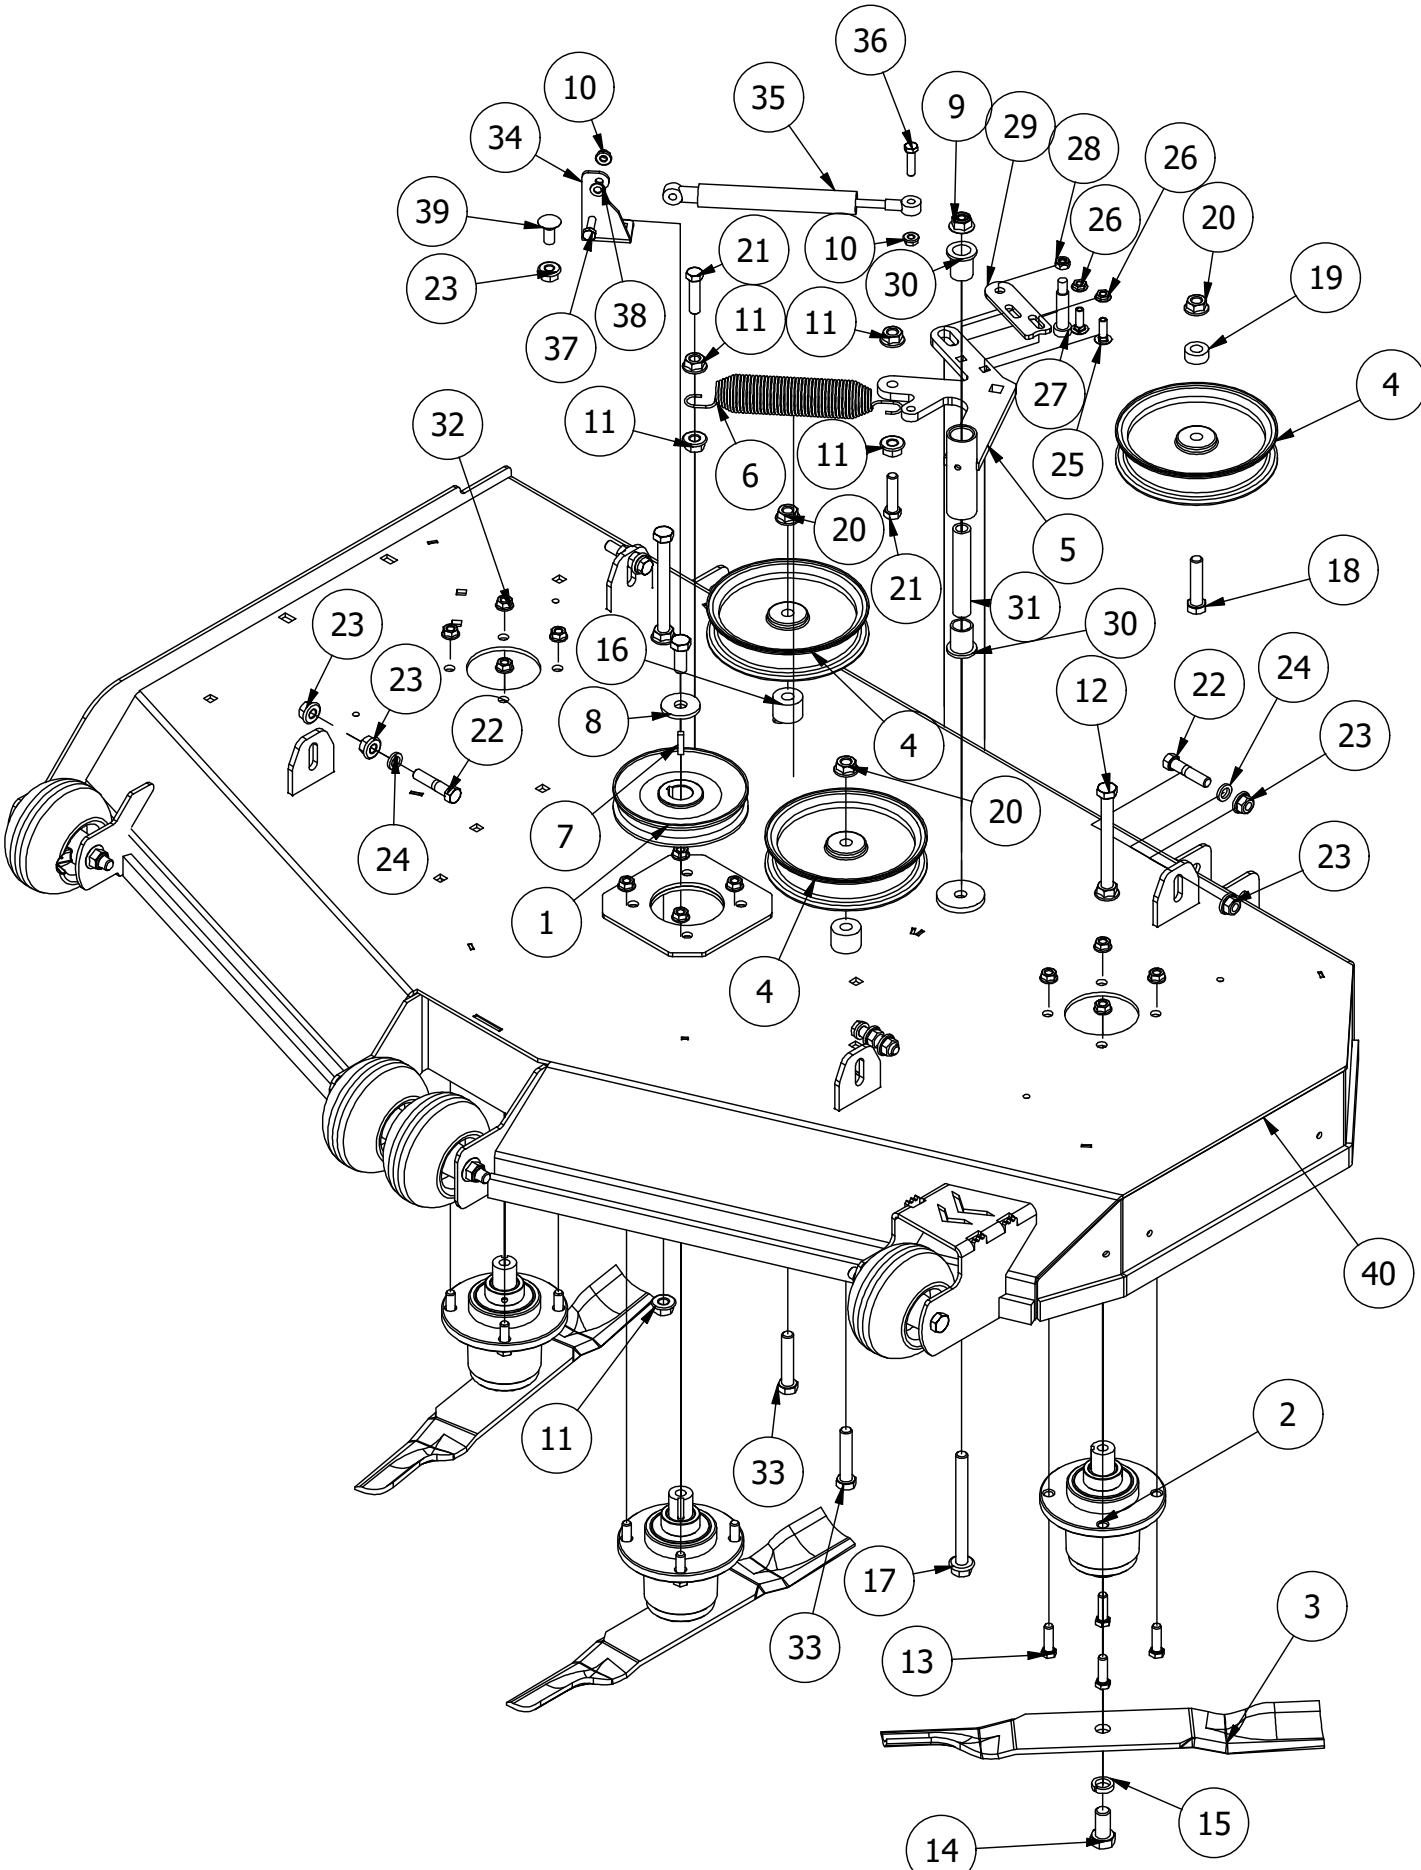

54" Deck Assembly 2

PARTS LIST			
ITEM	QTY	PART NUMBER	DESCRIPTION
1	3	433-0004-00	Deck Pulley 54"
2	3	437-0006-00	RZ Mower Deck Spindle Assy
3	3	438-0001-00	54" Mower Deck Blade
4	3	433-0015-00	Mower 6-3/4" Deck Idler Pulley
5	1	490-0019-00	Mower Deck Idler Pulley Arm Assembly
6	1	434-0005-00	Deck/pump idler spring
7	3	442-0001-00	1/4 X 1 SQUARE KEY STOCK
8	3	419-0003-00	1/2 FENDER WASHER 1-1/4" OD ZINC
9	4	413-0002-00	1/2-13 NYLON INSERT FLANGE LOCKNUT ZC YELLOW
10	2	413-0027-00	5/16-18 NYLON INSERT FLANGE LOCKNUT ZC YELLOW
11	8	413-0005-00	1/2-13 HEX FLANGE NUT W/SERR ZINC YELLOW
12	2	418-0044-00	1/2-13 X 6-1/2 HEX C/S GR 8 ZINC YELLOW
13	12	418-0005-00	3/8-16 x 1-1/4 Hex Bolt GR5
14	3	418-0007-00	5/8-18 X 1-1/4 HEX C/S GR 5 ZINC
15	3	419-0004-00	5/8 SPLIT LOCKWASHER ZINC
16	2	425-0002-00	Mower Deck Idler Spacer
17	1	418-0009-00	1/2-13 X 5-1/2 HEX FLANGE BOLT GR 8 ZY
18	1	418-0012-00	1/2-13 X 2-1/4 HEX C/S GR 5 ZINC
19	1	425-0007-00	Mower IDLER PULLEY SPACER
20	3	413-0010-00	1/2-13 HEX FLANGE NUT W/SERR ZINC
21	2	418-0011-00	7/16-14 X 1-3/4 HEX C/S GR 2 ZINC (NOT A/T)
22	4	418-0046-00	7/16-14 X 2 HEX C/S GR 5 ZINC YELLOW
23	9	413-0011-00	7/16-14 HEX FLANGE NUT W/SERR ZINC YELLOW
24	4	419-0010-00	.443 ID X .750 OD X .125 THK NYLON BLACK
25	2	418-0010-00	5/16-18 X 1 CARRIAGE BOLT ZC/YEL
26	2	413-0006-00	5/16-18 HEX FLANGE NUT W/SERR ZINC
27	1	618-6064-00	12"X1-3/4" Shoulder Bolt
28	1	613-2004-00	3/8"-16 Nyloc Jam Nut
29	1	439-0257-00	Deck Idler Pulley Belt Retainer Brkt
30	2	410-0007-00	3/4" ID X 15/16" OD X 1-1/8" LENGTH FLANGE BUSHING
31	1	425-0006-00	Mower Inner Idler Spacer
32	12	413-0004-00	3/8-16 HEX FLANGE NUT W/SERR ZINC
33	2	418-0014-00	1/2-13 X 2-1/2 HEX FLANGE BOLT GR 8 ZC YELLOW
34	1	439-0335-00	Deck Belt Idler Damper Mounting Bracket
35	1	434-0009-00	Idler Gas Spring
36	1	418-0109-00	5/16- 18 x 1 1/4 Hex C/S (GR.8) ZC/Yel
37	1	418-0108-00	5/16 x1 Hex C/S (GR8) ZC/Yel
38	1	419-0016-00	5/16" ID X 5/8" OD X 1/16" THK BRONZE WASHER
39	1	418-0017-00	7/16-14 X 1 CARRIAGE BOLT ZINC
40	1	490-0064-00	2020 54" RZ Deck Assembly