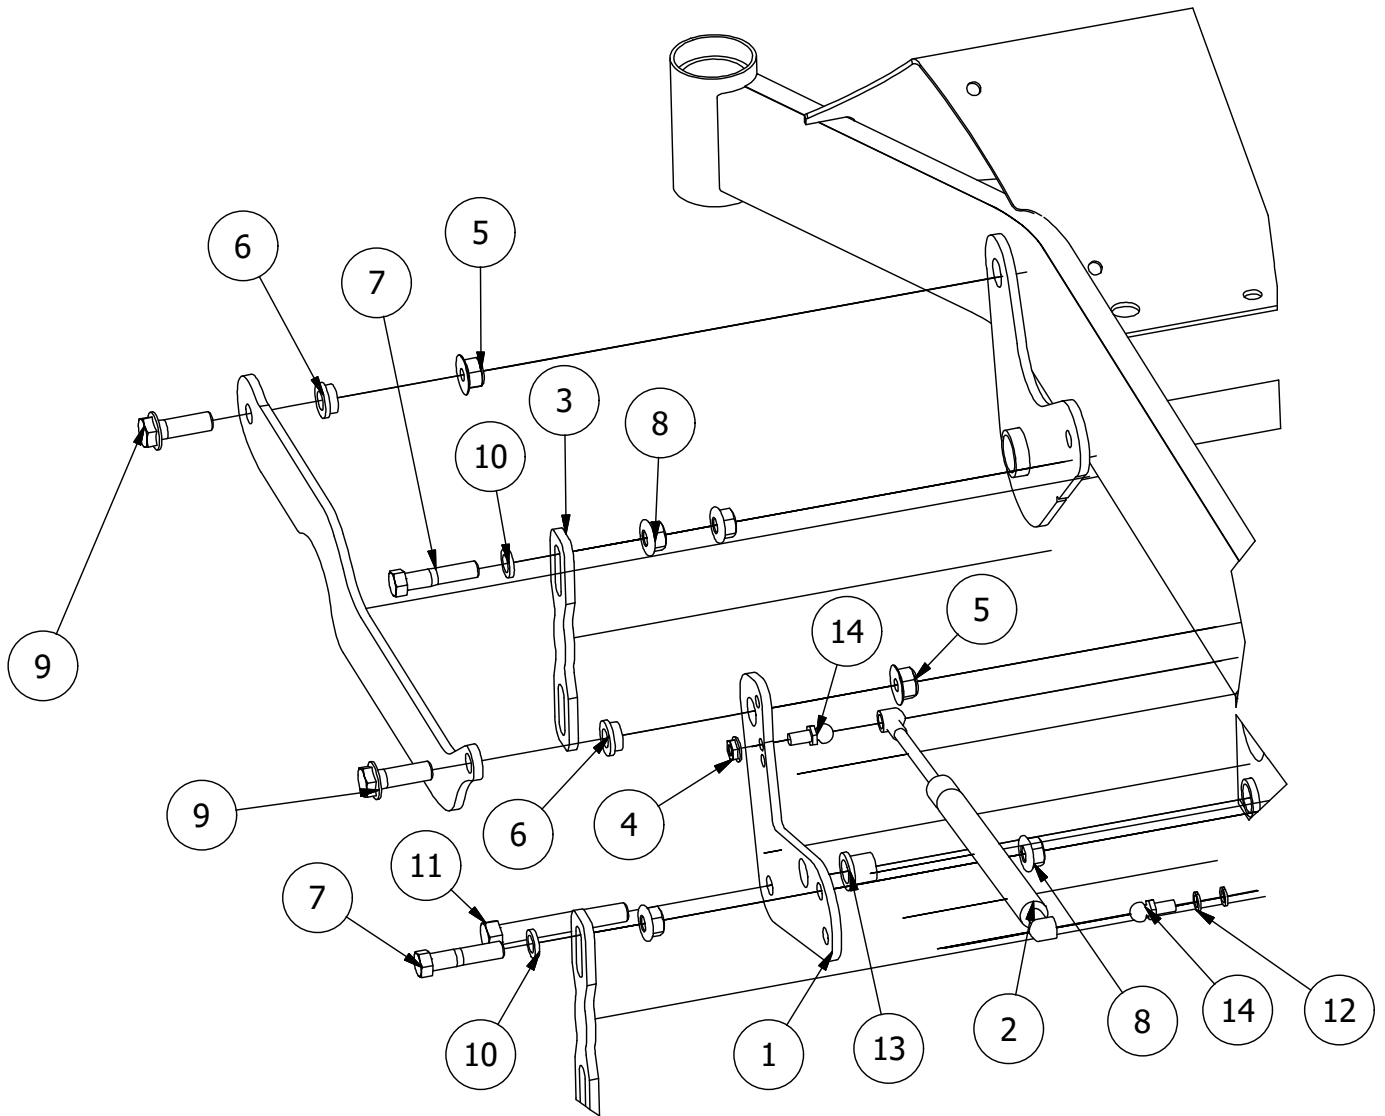

DETAIL B

Height Indicator Parts List			
ITEM	QTY	PART NUMBER	DESCRIPTION
1	1	431-0007-00	RZ Deck Height Brtk Left Actuator Side
2	1	434-0008-00	RZ Deck Assist Gas Spring
3	4	435-0013-00	Mower Deck Link
4	13	413-0006-00	5/16-18 HEX FLANGE NUT W/SERR ZINC
5	8	413-0002-00	1/2-13 NYLON INSERT FLANGE LOCKNUT ZC YELLOW
6	7	410-0009-00	1/2" ID X 3/4" OD X 3/8" LENGTH FLANGE BUSHING
7	4	418-0046-00	7/16-14 X 2 HEX C/S GR 5 ZINC YELLOW
8	8	413-0011-00	7/16-14 HEX FLANGE NUT W/SERR ZINC YELLOW
9	4	418-0047-00	1/2-13 X 1-1/2 HEX FLANGE BOLT ZINC YELLOW
10	4	419-0010-00	.443 ID X .750 OD X .125 THK NYLON BLACK
11	2	418-0042-00	1/2-13 X 3-1/2 HEX C/S GR 5 ZINC YELLOW
12	2	419-0009-00	5/16 SPLIT LOCKWASHER ZINC
13	4	410-0008-00	5/8" ID X 3/4" OD X 3/4" LENGTH FLANGE BUSHING
14	2	487-0005-00	Control Arm Damper Ball Stud