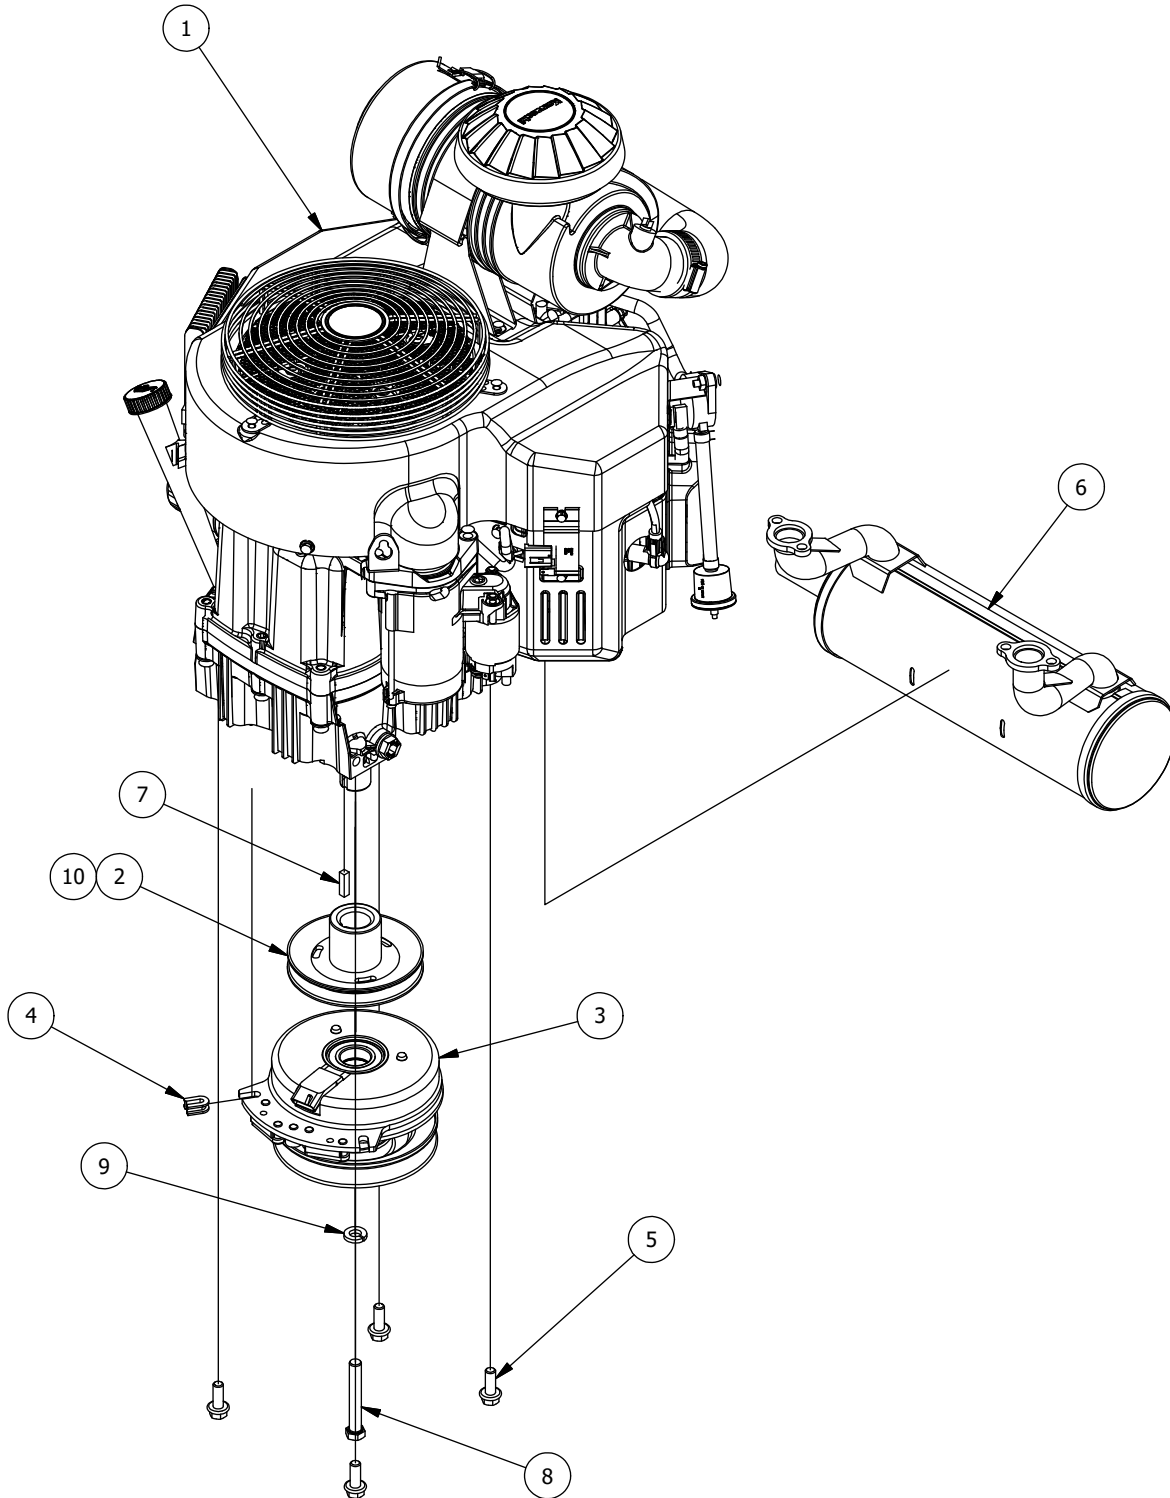

Kawasaki FR 691 Engine

Kawasaki FR691cc Engine assembly			
ITEM	QTY	PART NUMBER	DESCRIPTION
1	1	415-0021-00	FR691cc Engine
2	1	433-0001-00	Drive Pulley, A Belt
3	1	470-0002-00	PTO Clutch
4	1	437-0025-00	Mower Rotation Stop Brkt Sleeve
5	4	418-0023-00	3/8-16 X 1-1/8 IND HWH W/SERR TRI LOB ZY
6	1	415-0065-00	Exhaust System Kawasaki FX 850cc engine
7	1	442-0001-00	1/4 X 1 SQUARE KEY STOCK
8	1	418-0022-00	7/16-20 X 3 HEX C/S GR 8 ZC YELLOW
9	1	419-0005-00	7/16 SPLIT LOCKWASHER GR 8 ZC YELLOW
10	1	433-0002-00	Drive Pulley, B Belt (Only with HTG16 Transmissions)