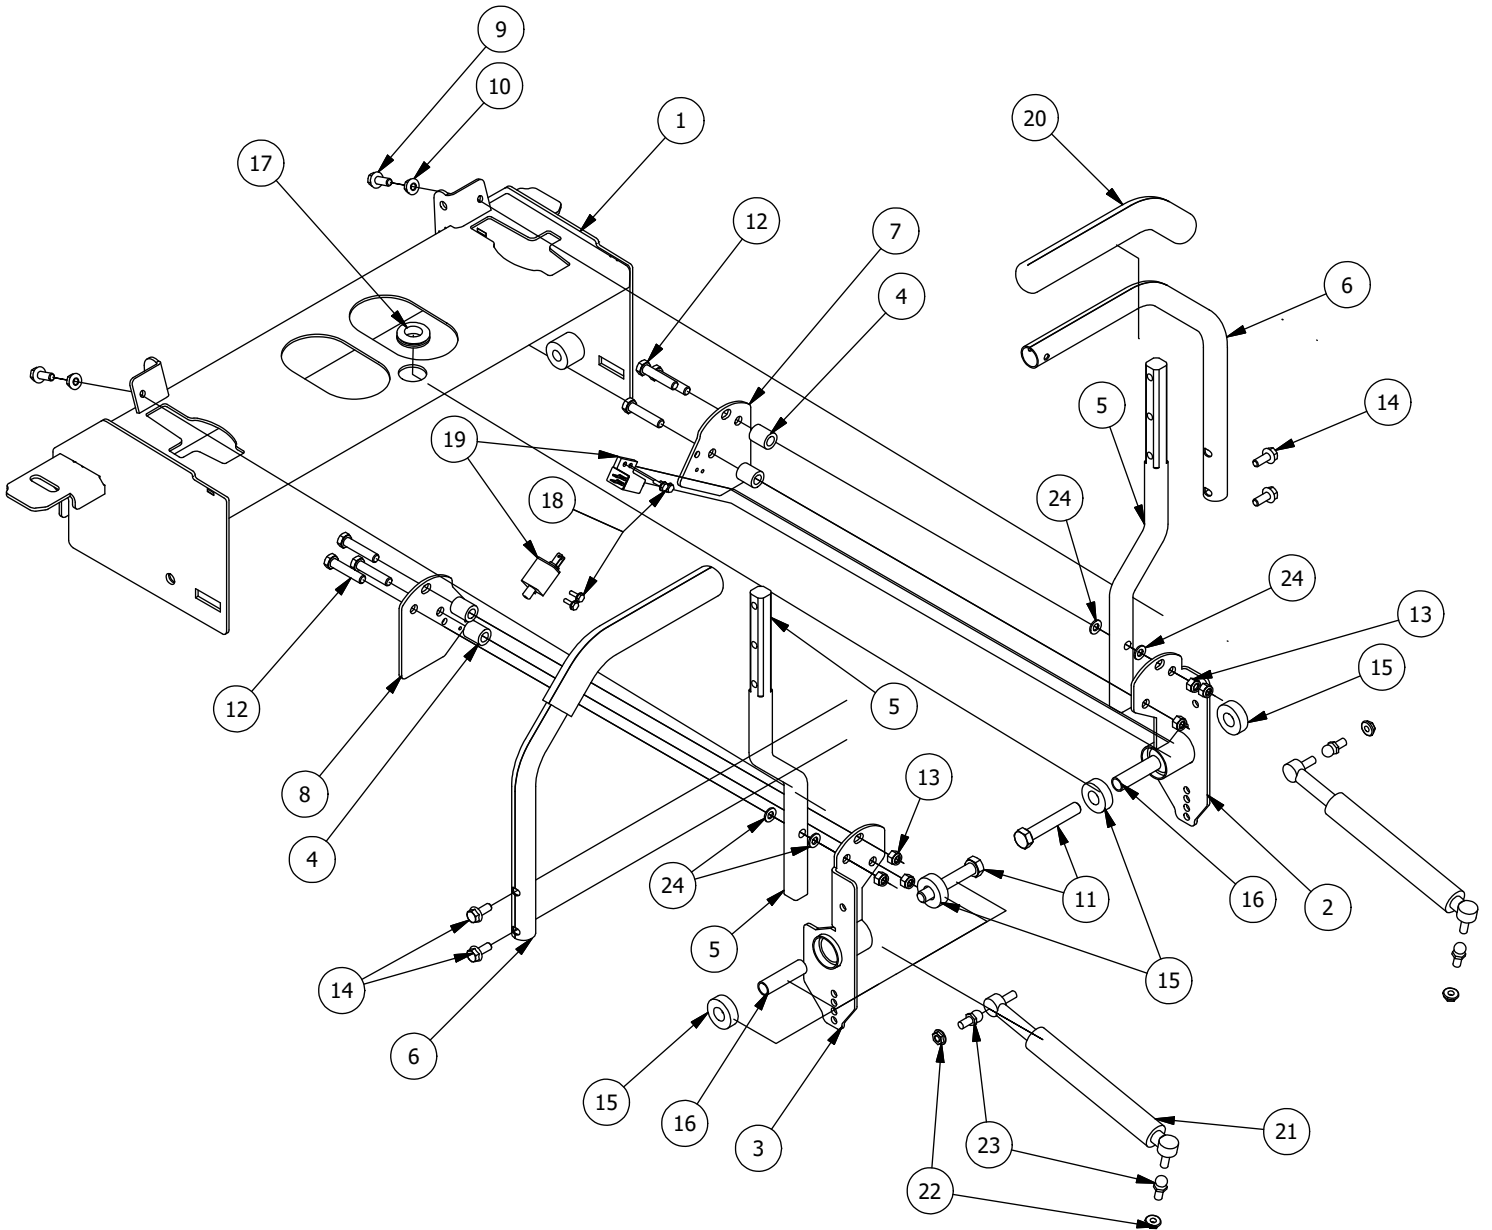

RZ Drive Arm Assemblies

RZ Drive arm Assemblies			
ITEM	QTY	PART NUMBER	DESCRIPTION
1	1	490-0023-00	Mower Seat Base Assembly
2	1	490-0013-00	Mower Right Drive Arm Bracket Assembly
3	1	490-0012-00	Mower Left Drive Arm Bracket Assembly
4	4	425-0003-00	Mower Drive Arm Spacer
5	2	431-0001-00	Height Adjustable Drive Arm
6	2	403-0020-00	Mower Drive Handle Tube
7	1	426-0003-00	Mower Right Control Arm Limit Switch Plate
8	1	426-0002-00	Mower Left Control Arm Limit Switch Plate
9	2	418-0049-00	5/16-18 X 3/4 IND HWH TRI LOB ZINC
10	6	413-0022-00	5/16-18 HEX FLANGE NUT W/SERR ZINC YELLOW
11	2	418-0050-00	1/2-13 X 3 HEX C/S GR 5 ZINC
12	6	418-0051-00	3/8-16 X 1-3/4 HEX C/S GR 2 ZINC
13	6	413-0013-00	3/8-16 NYLON INSERT FLANGE LOCKNUT ZINC
14	4	418-0048-00	5/16-18 X 3/4 HEX FLANGE BOLT GR 8 ZC YELLOW
15	4	410-0005-00	5/8" ID X 1-3/8" OD X 7/16" THK BEARING
16	2	425-0004-00	Mower Drive Arm Hub & Deck Lift Arm Spacer
17	1	419-0008-00	3/4" ID X FOR 1-3/16" HOLE FOR 11 GA RUBBER GROMMIT
18	4	418-0032-00	8-32 X 1/2 IND. HWH SLOT TYPE F TCS ZINC
19	2	486-0030-00	Safety Switch
20	2	484-0001-00	Handle Grip
21	2	487-0001-00	Control Arm Damper
22	4	413-0024-00	5/16-18 HEX SERRATED LARGE FLANGE L/NUT ZC
23	4	487-0005-00	Control Arm Damper Ball Stud
24	4	419-0016-00	5/16" ID X 5/8" OD X 1/16" THK BRONZE WASHER