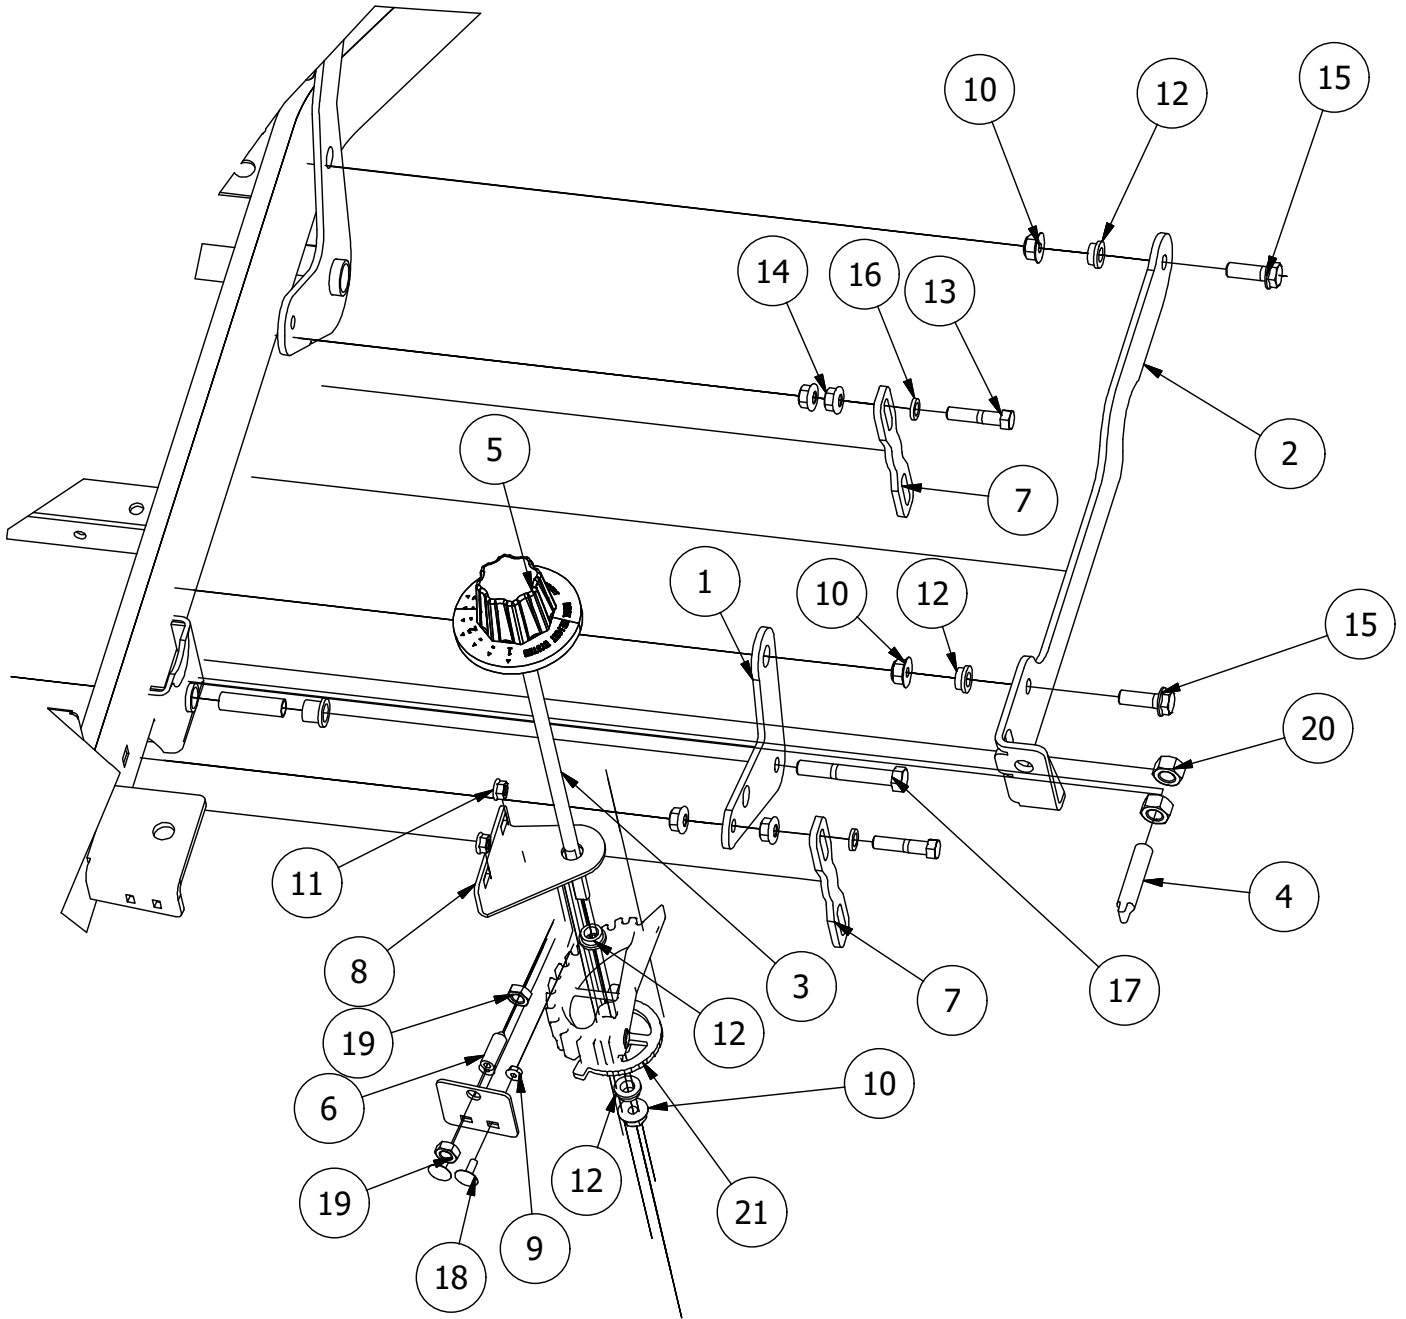

# Height Indicator Assembly

Height Indicator Parts List			
ITEM	QTY	PART NUMBER	DESCRIPTION
1	13	413-0006-00	5/16-18 HEX FLANGE NUT W/SERR ZINC
2	8	413-0002-00	1/2-13 NYLON INSERT FLANGE LOCKNUT ZC YELLOW
3	2	418-0053-00	3/8-16 X 1 CARRIAGE BOLT ZINC
4	4	410-0068-00	5/8" ID X 3/4" OD X 3/4" LENGTH FLANGE BUSHING
5	2	425-0004-00	Mower Drive Arm Hub & Deck Lift Arm Spacer
6	1	490-0058-00	RZ-HD Mower Frame Assembly
7	1	490-0057-00	RZ-HD Mower Frame for 48" Deck

# DETAIL A

Height Indicator Parts List			
ITEM	QTY	PART NUMBER	DESCRIPTION
1	1	431-0006-00	RZ Deck Height Brtk Right Side
2	1	435-0008-00	Mower Deck Height Arm Right Link
3	1	437-0003-00	Mower Deck Height Selector Shaft
4	1	444-0001-00	Mower HEIGHT SELECTOR CAM PIN
5	1	445-0002-00	Mower Deck Height Control Knob
6	1	434-0006-00	Deck Height Detent Spring Plunger
7	4	435-0013-00	Mower Deck Link
8	1	439-0074-00	Mower Deck Height Indicator Rod Bracket
9	6	413-0023-00	1/4-20 HEX FLANGE NUT W/SERR ZINC
10	8	413-0002-00	1/2-13 NYLON INSERT FLANGE LOCKNUT ZC YELLOW
11	4	413-0004-00	3/8-16 HEX FLANGE NUT W/SERR ZINC
12	7	410-0009-00	1/2" ID X 3/4" OD X 3/8" LENGTH FLANGE BUSHING
13	4	418-0046-00	7/16-14 X 2 HEX C/S GR 5 ZINC YELLOW
14	8	413-0011-00	7/16-14 HEX FLANGE NUT W/SERR ZINC YELLOW
15	4	418-0047-00	1/2-13 X 1-1/2 HEX FLANGE BOLT ZINC YELLOW
16	4	419-0010-00	.443 ID X .750 OD X .125 THK NYLON BLACK
17	2	418-0042-00	1/2-13 X 3-1/2 HEX C/S GR 5 ZINC YELLOW
18	2	418-0052-00	1/4-20 X 3/4 CARRIAGE BOLT ZINC
19	2	413-0037-00	1/2-13 HEX JAM NUT ZINC
20	2	413-0048-00	5/8-11 HEX NUT ZINC YELLOW
21	1	490-0045-00	Mower Deck Height Cam Casting