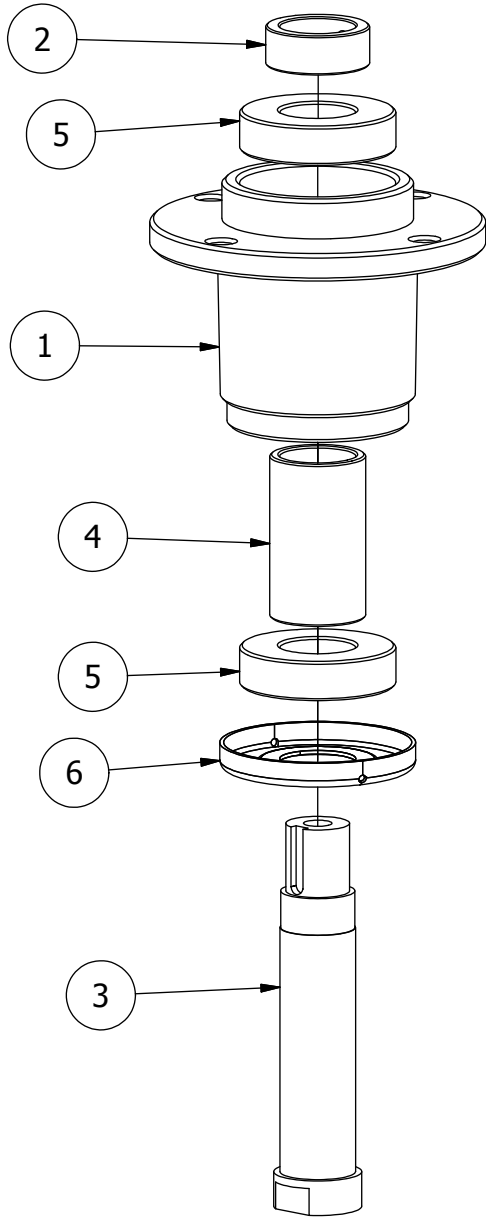

RZ Spindle Assembly 437-0006-00			
ITEM	QTY	PART NUMBER	DESCRIPTION
1	1	437-0020-00	RZ Mower Spindle Housing
2	1	437-0021-00	RZ Mower Deck Spindle Set Colar
3	1	437-0023-00	RZ Mower Deck Spindle Shaft
4	1	437-0022-00	RZ Deck Spindle Spacer
5	2	410-0003-00	Spindle Bearing
6	1	437-0014-00	Mower Deck Spindle Dust Cup