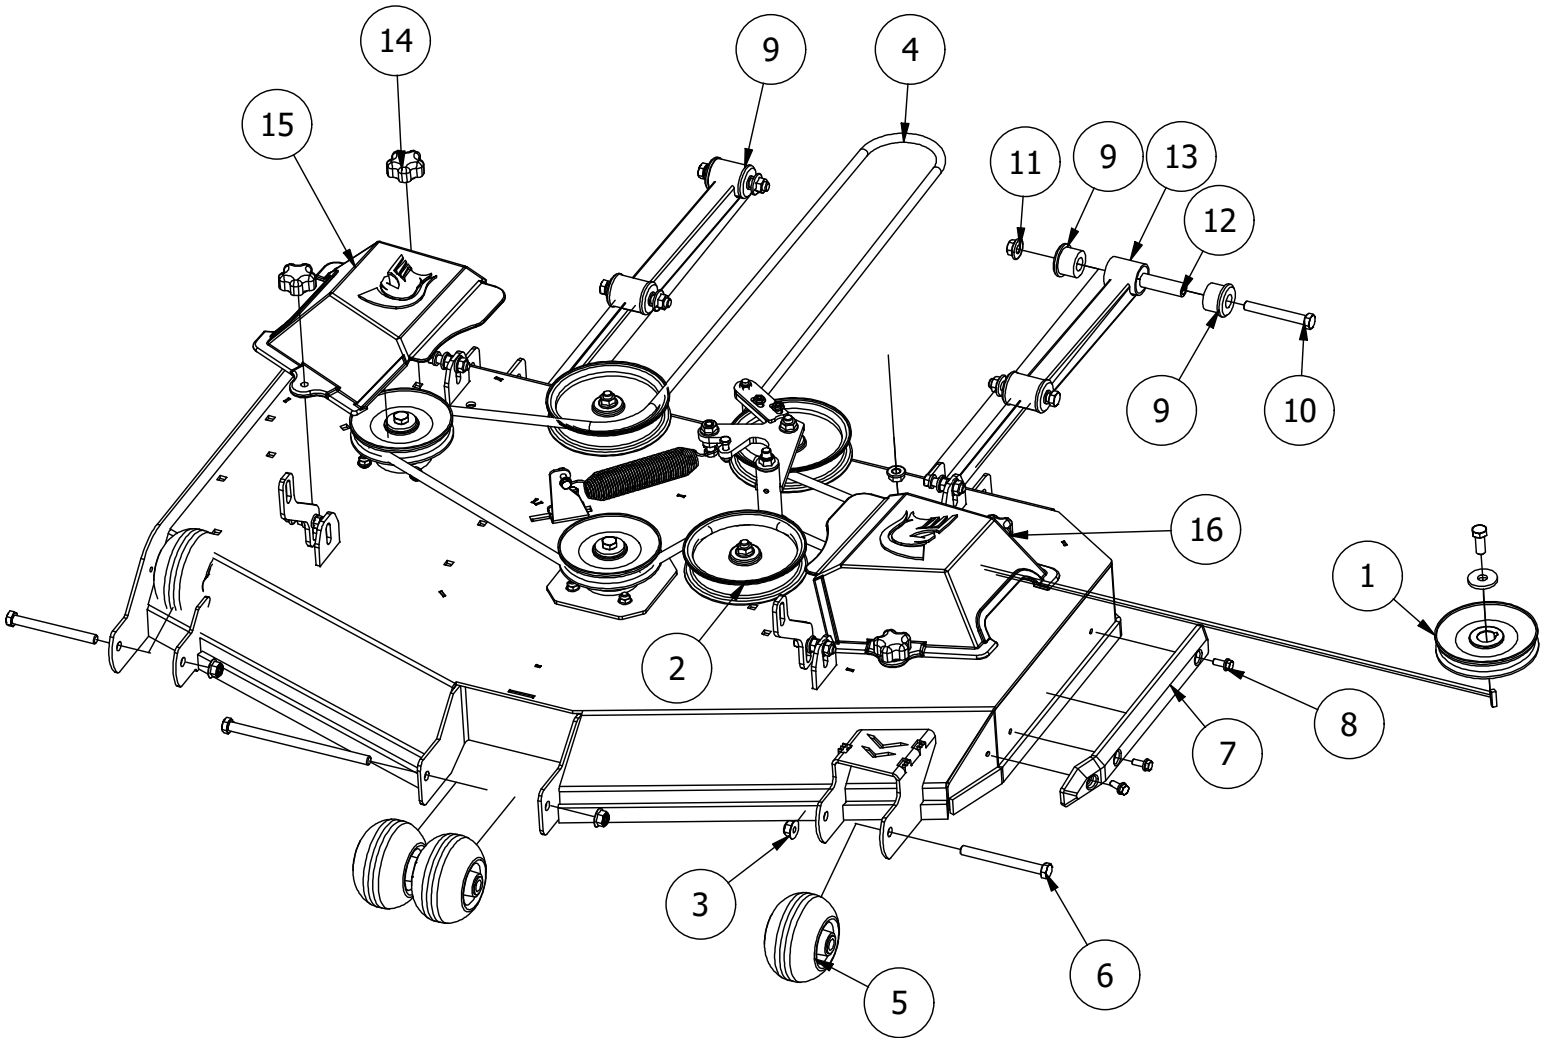

48" Deck Assembly 2

PARTS LIST			
ITEM	QTY	PART NUMBER	DESCRIPTION
1	3	433-0004-00	Deck Pulley 48"
2	3	433-0014-00	Mower 6-3/4" Deck Idler Pulley
3	4	413-0002-00	1/2-13 NYLON INSERT FLANGE LOCKNUT ZC YELLOW
4	1	461-0011-00	48" Deck Belt
5	4	422-0001-00	Anti-Scalp Wheel
6	2	418-0016-00	1/2-13 X 5 HEX C/S GR 2 ZINC YELLOW
7	1	429-0001-00	Mower Nylon Deck Guard
8	3	418-0049-00	5/16-18 X 3/4 IND HWH TRI LOB ZINC
9	8	732-2000-00	Large MTV A-Arm Bushing
10	4	418-0021-00	1/2-13 X 3-3/4 HEX C/S GR 5 ZINC
11	4	413-0017-00	1/2-13 NYLON INSERT FLANGE LOCKNUT ZINC W/SERRATIONS
12	4	732-2001-00	Large MTV A-Arm Bushing Sleeve
13	2	490-0047-00	2019 all RZ Deck Stabilizer assembly
14	4	445-0003-00	Lobed Knob w/ 5/16"-18 insert
15	1	414-0019-00	48" & 54" Deck Right Pulley Cover
16	1	414-0018-00	48" & 54" Deck Left Pulley Cover