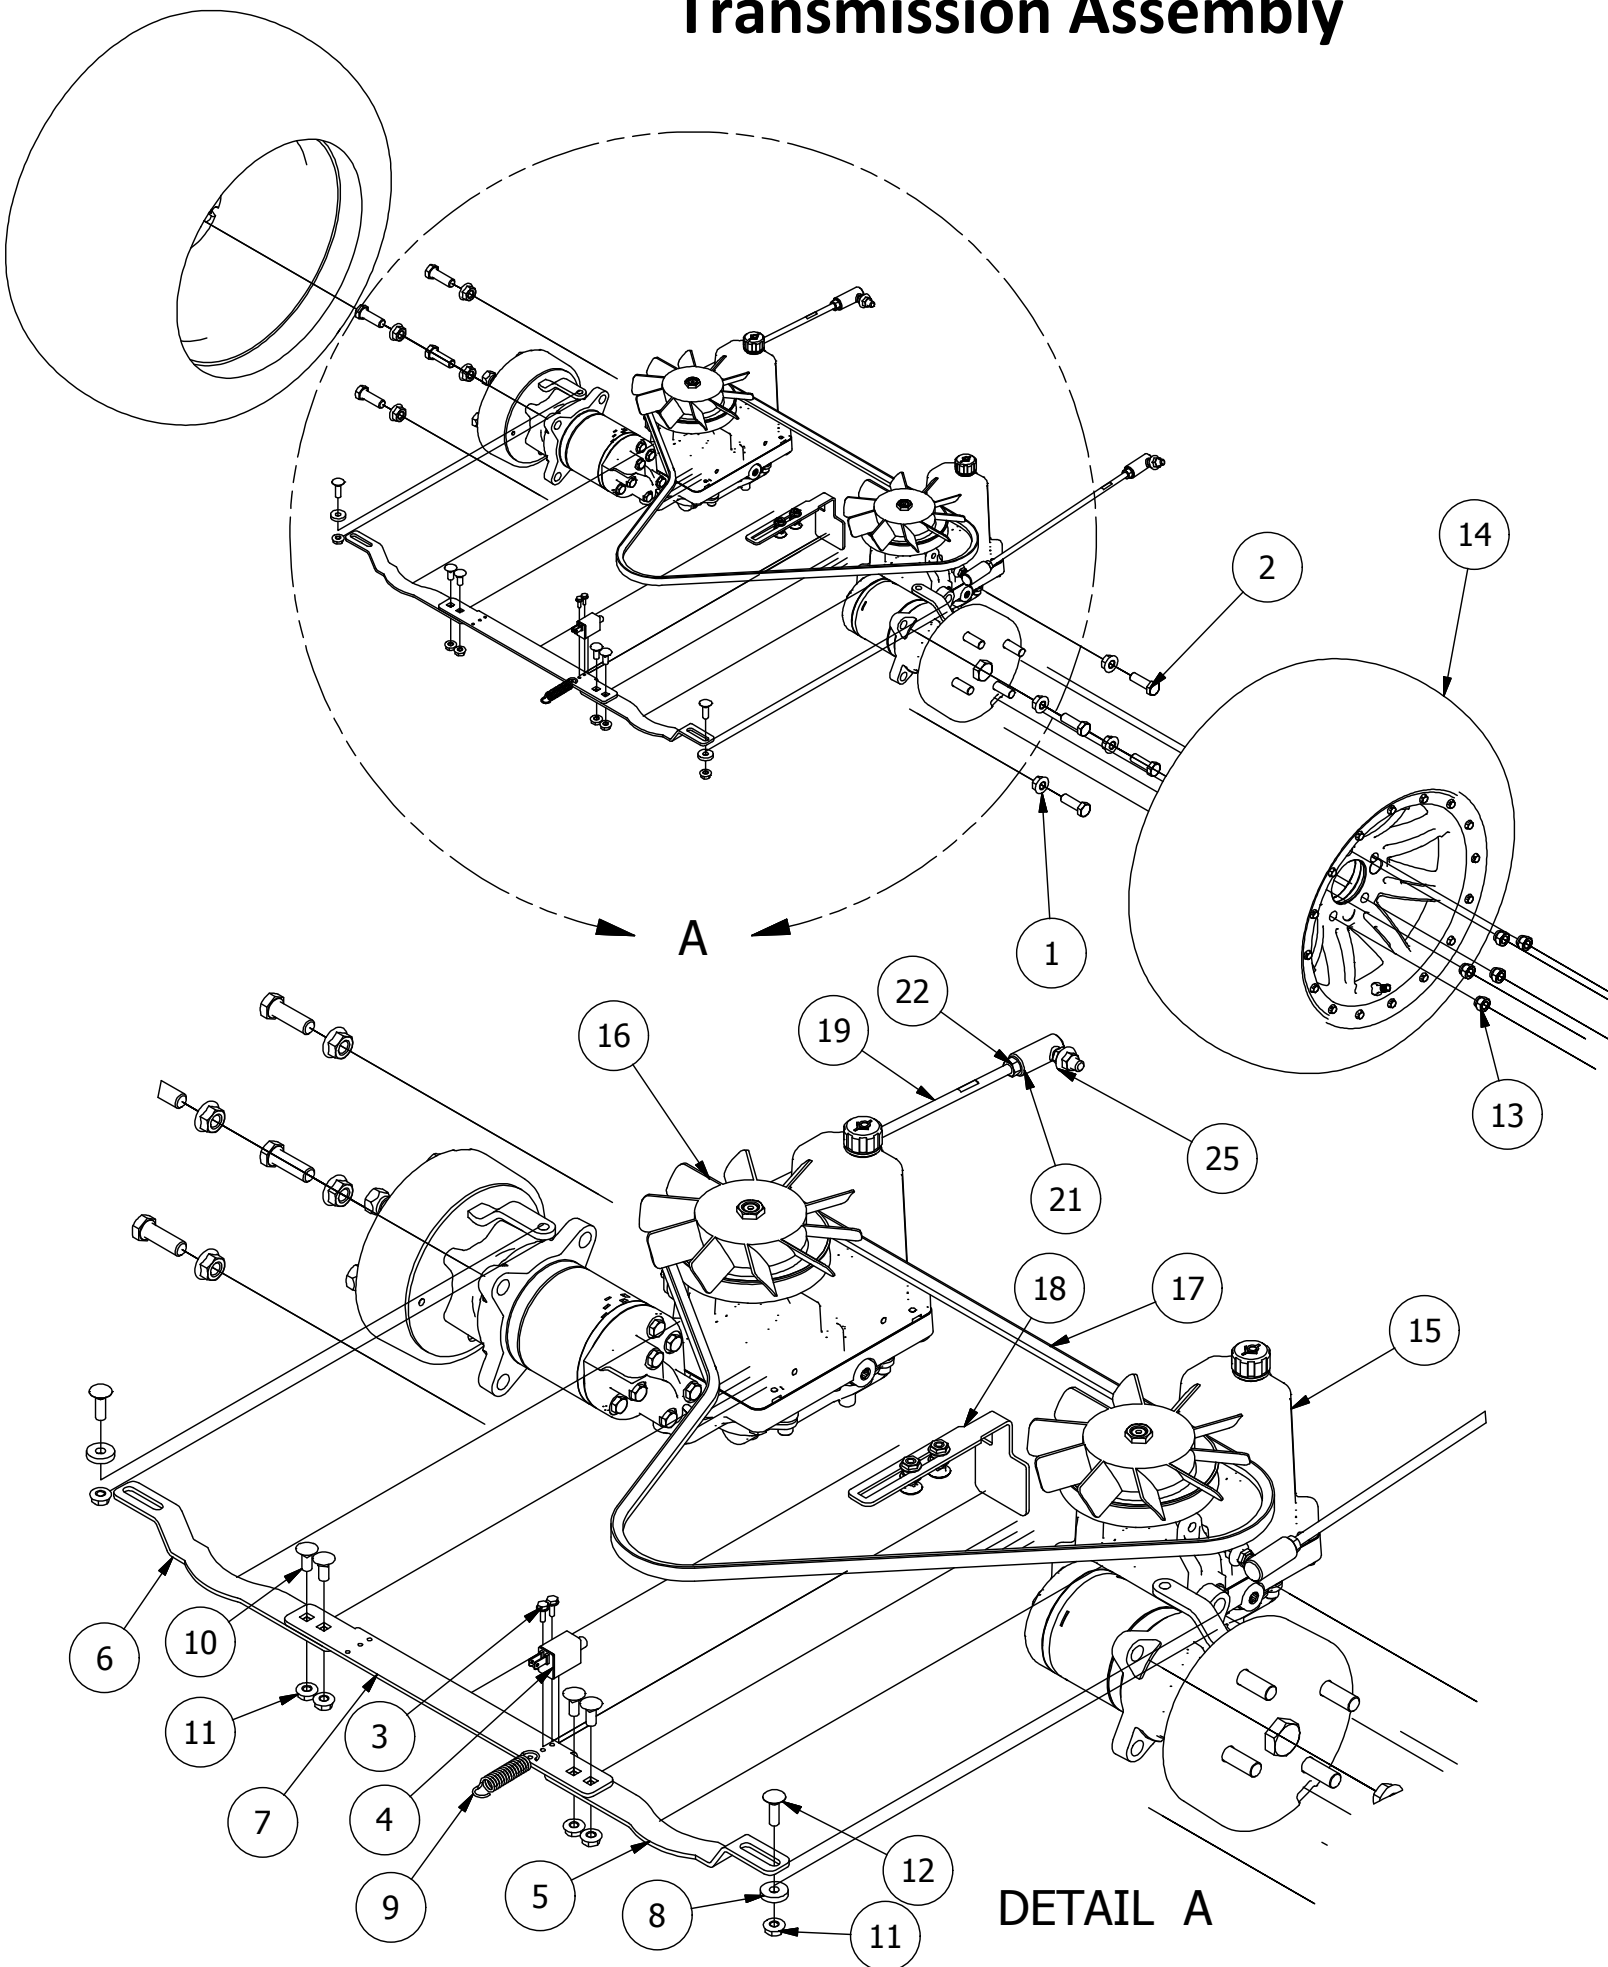

Transmission Assembly

DETAIL A

Parts List			
ITEM	QTY	PART NUMBER	DESCRIPTION
1	8	413-0010-00	1/2-13 HEX FLANGE NUT W/SERR ZINC
2	8	418-0020-00	1/2-13 X 1-1/2 HEX C/S GR 5 ZINC
3	2	418-0032-00	8-32 X 1/2 IND. HWH SLOT TYPE F TCS ZINC
4	1	486-0030-00	Safety Switch
5	1	439-0083-00	Mower Park Brake Right Actuation Bracket
6	1	439-0082-00	Mower Park Brake Left Actuation
7	1	439-0079-00	Mower Park Brake Center Bracket
8	2	419-0006-00	.312 ID X .875 OD X .1875 THK F/W NYLON BLK
9	1	434-0003-00	Brake Pedal Release Spring
10	4	418-0008-00	5/16-18 X 3/4 CARRIAGE BOLT ZINC
11	6	413-0019-00	5/16-18 NYLON INSERT FLANGE L/NUT ZINC
12	4	418-0010-00	5/16-18 X 1 CARRIAGE BOLT ZINC
13	10	413-0015-00	1/2-20 WHEEL NUT 60 DEGREE GR 5 ZINC
14	2	422-0021-00	Mower Rear Tire/Wheel Assembly
15	1	450-0010-00	HTE10 Parker Hydrostatic Transmission Right
16	1	450-0009-00	HTE10 Parker Hydrostatic Transmission Left
17	1	461-0004-00	Mower A Pump Belt, A x 68.25" Effective Length
18	1	439-0066-00	Mower Standard Transmission Brake Interlock Bracket
19	2	435-0002-00	Transmission Drive Arm Rod Standard Transmission
20	2	410-0001-00	Control Arm Rod End, Right
21	2	410-0002-00	Control Arm Rod End, Left
22	2	413-0003-00	5/16 Hex Nut Left hand thread