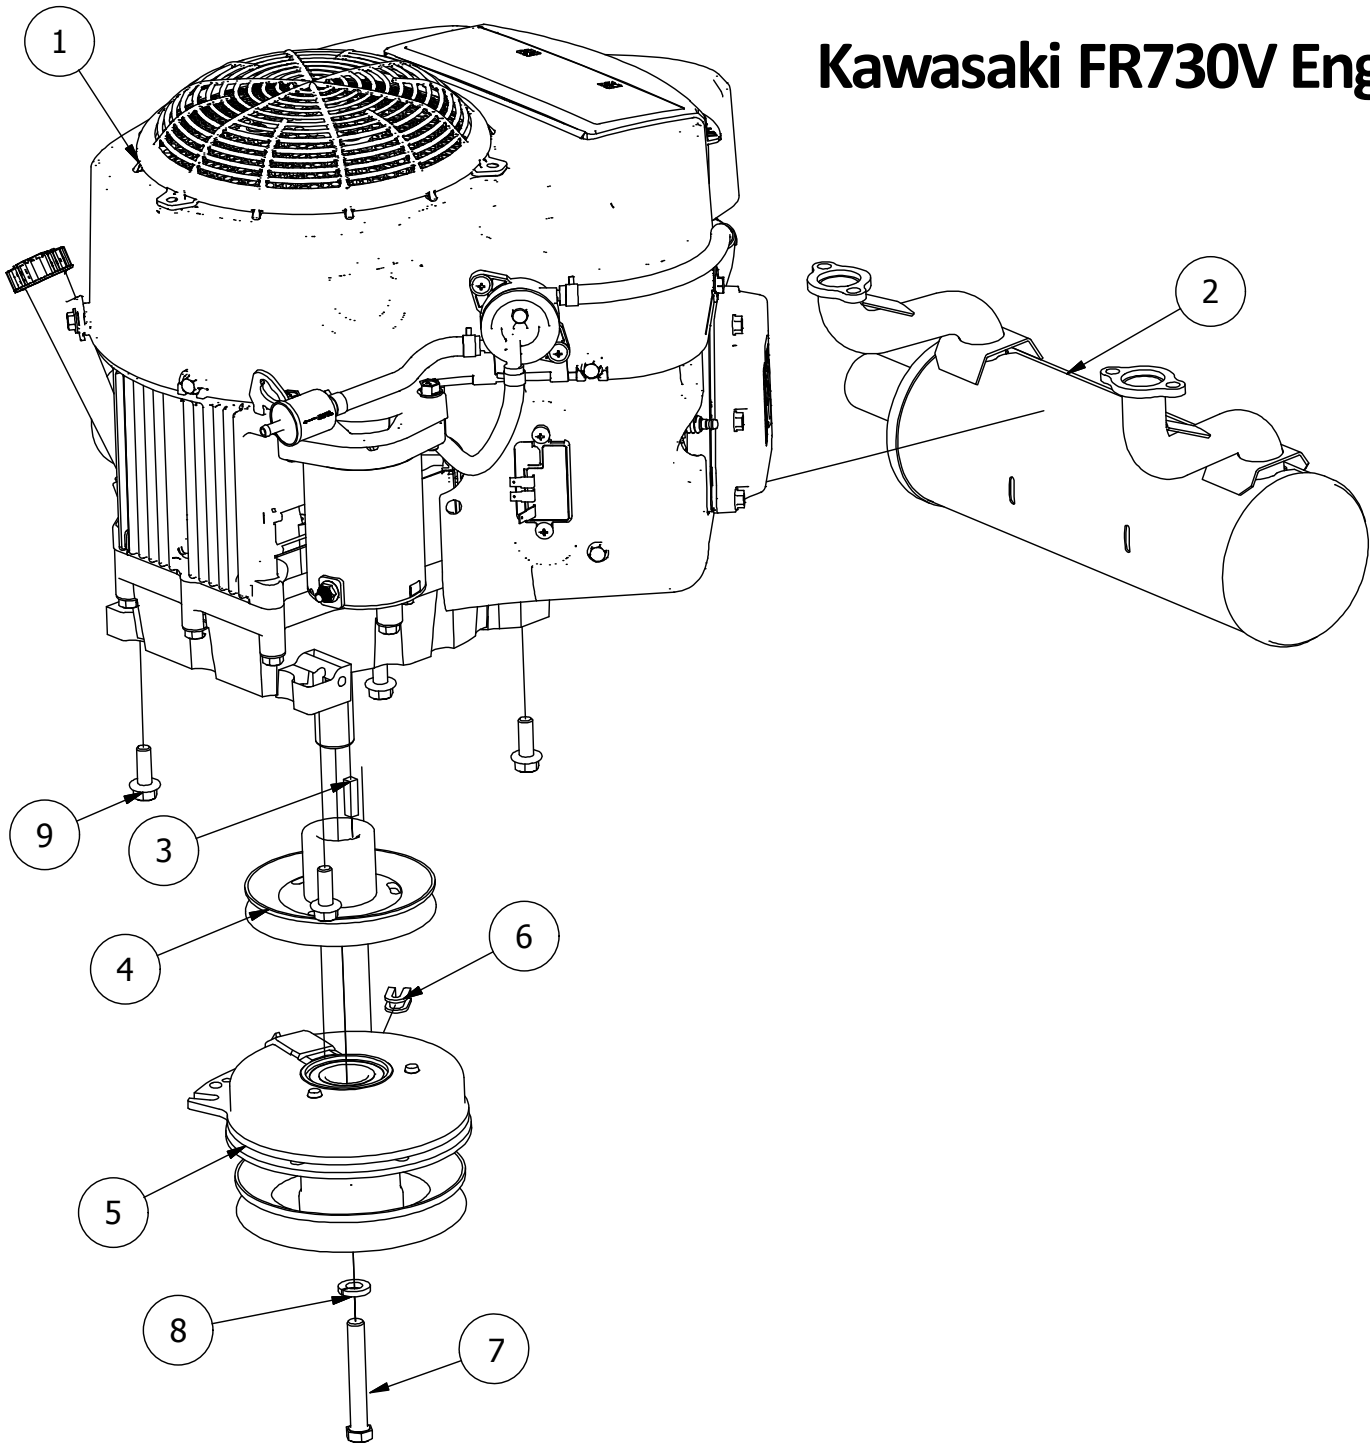

Kawasaki FR730V Engine

Parts List

ITEM	QTY	PART NUMBER	DESCRIPTION
1	1	415-0004-00	Kawasaki FR730V Engine
2	1	415-0074-00	2019 Exhaust System w/ Muffler for Kawasaki FR/FS 730V
3	1	442-0001-00	1/4 X 1 SQUARE KEY STOCK
4	1	433-0001-00	Drive Pulley, A Belt
5	1	470-0002-00	PTO Clutch
6	1	437-0025-00	Mower Rotation Stop Brkt Sleeve
7	1	418-0022-00	7/16-20 X 3 HEX C/S GR 8 ZC YELLOW
8	1	419-0005-00	1/4-20 X 1/2 Carriage Bolt ZC Yellow
9	4	413-0012-00	3/8-16 X 1-1/8 IND HWH W/SERR TRI LOB ZY