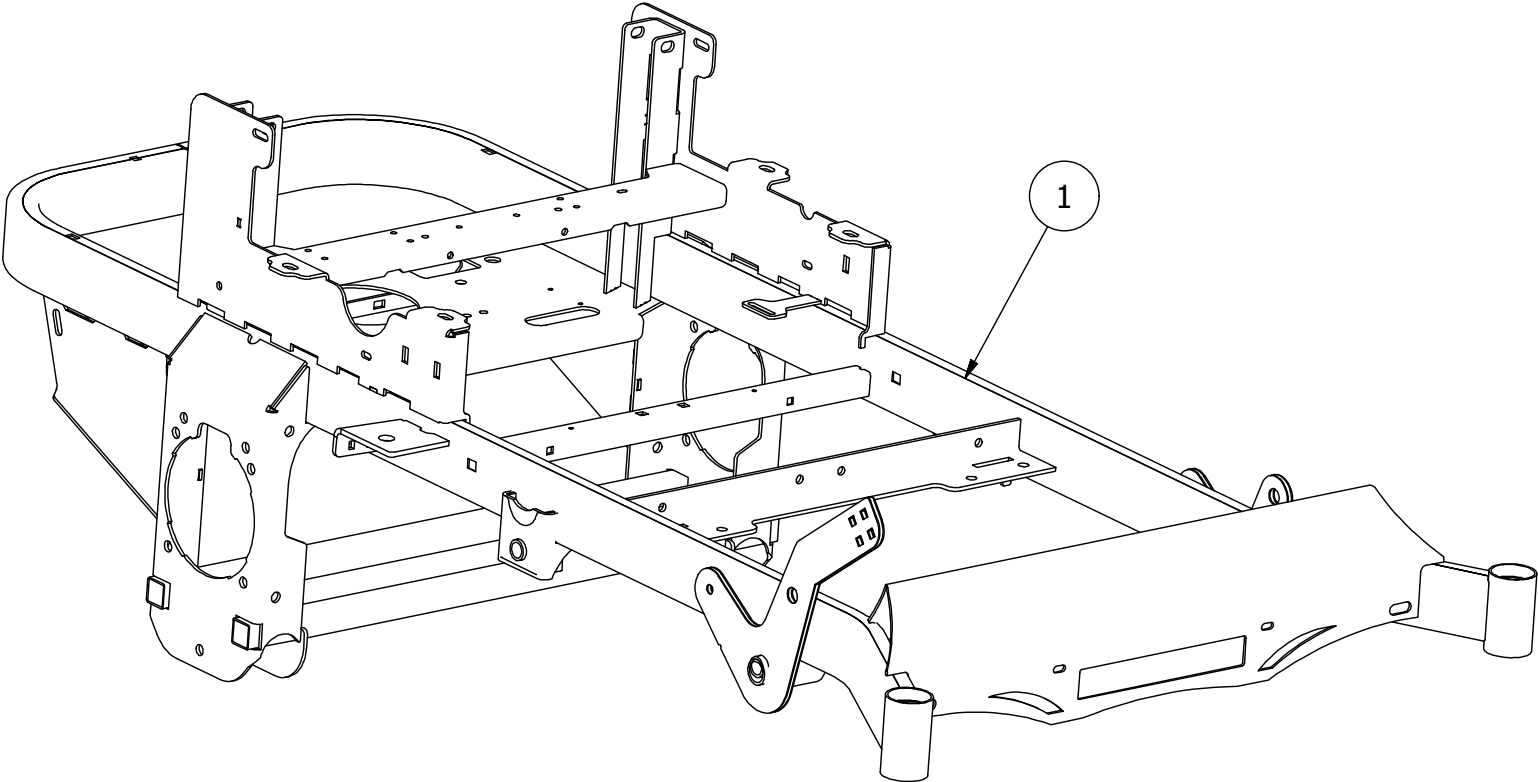

# TABLE OF CONTENTS

<b>FRAMES.....</b>	<b>3-4</b>
RZ HD FRAME FOR 48" DECK.....	3
RZ HD FRAME.....	4
<b>FRONT FORK ASSEMBLY.....</b>	<b>5</b>
<b>FLOORBOARD ASSEMBLY.....</b>	<b>6-7</b>
<b>BRAKE ASSEMBLY.....</b>	<b>8</b>
<b>HEIGHT INDICATOR ASSEMBLY.....</b>	<b>9-13</b>
<b>DRIVE ARM ASSEMBLY.....</b>	<b>14-15</b>
<b>SEAT BASE AND PUMP IDLER ASSEMBLY.....</b>	<b>16-18</b>
SEAT BASE ASSEMBLY.....	17
PUMP IDLER ASSEMBLY.....	18
<b>GAS TANK ASSEMBLY.....</b>	<b>19-20</b>
<b>TRANSMISSION ASSEMBLY.....</b>	<b>21-22</b>
<b>DECKS.....</b>	<b>23-36</b>
48" DECK ASSEMBLY 1.....	23-24
48" DECK ASSEMBLY 2.....	25-26
54" DECK ASSEMBLY 1.....	27-28
54" DECK ASSEMBLY 2.....	29-30
61" DECK ASSEMBLY 1.....	31-32
61" DECK ASSEMBLY 2.....	33-34
DECK CHUTE ASSEMBLY.....	35
DECK SPINDLE.....	36
<b>KAWASAKI FR 691.....</b>	<b>37</b>
<b>KAWASAKI FR 730.....</b>	<b>38</b>
<b>B&amp;S 25HP ENGINE.....</b>	<b>39</b>
<b>DECALS.....</b>	<b>40</b>

# RZ-HD Frame for 48" Deck

Parts List			
ITEM	QTY	PART NUMBER	DESCRIPTION
1	1	490-0057-00	RZ HD Mower Frame for 48 deck

# RZ-HD Frame

Parts List			
ITEM	QTY	PART NUMBER	DESCRIPTION
1	1	490-0058-00	RZ HD Mower Frame