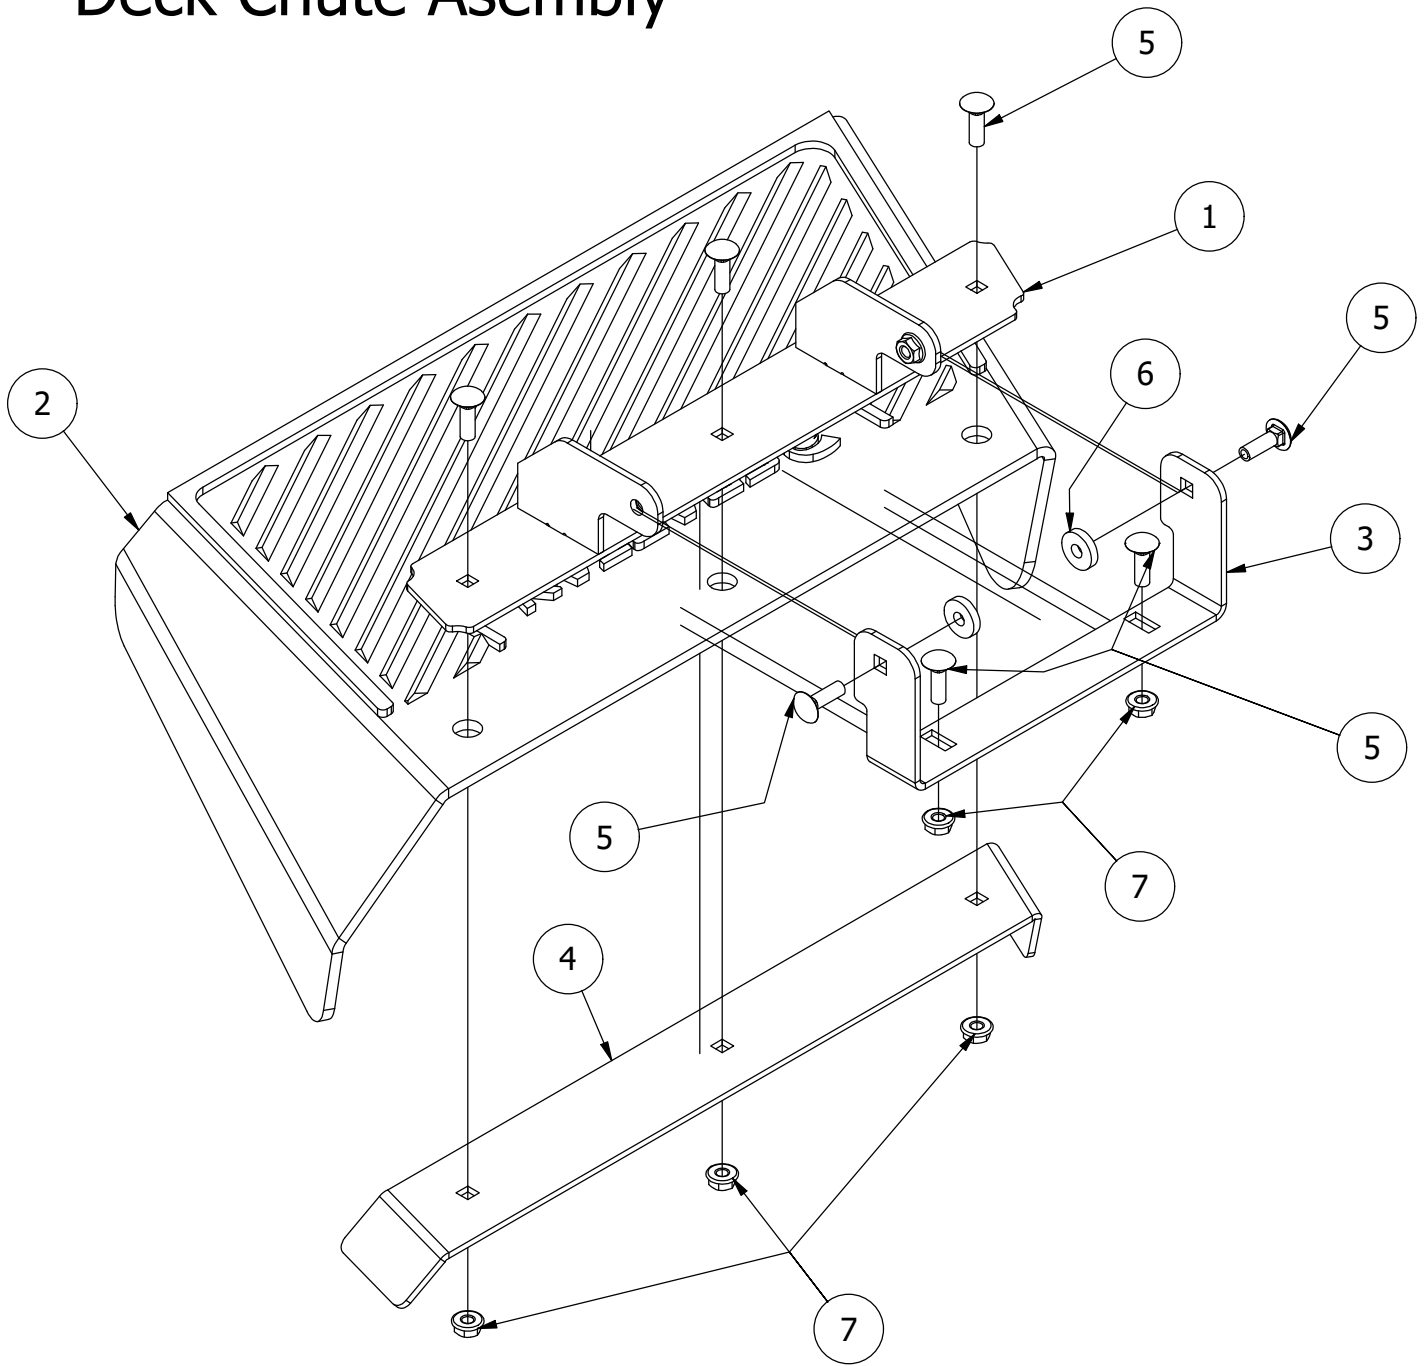

Deck Chute Assembly

PARTS LIST

ITEM	QTY	PART NUMBER	DESCRIPTION
1	1	490-0070-02	2020 RZ Mower Deck Chute Hinge Assembly
2	1	481-0010-00	RZ Mower Rubber Discharge Chute
3	1	439-0111-00	Mower Chute Mounting Bracket
4	1	439-0431-00	2020 RZ Mower Deck Chute Hinge Backer Bracket
5	7	418-0060-00	5/16-18 X 1 CARRIAGE BOLT ZINC YELLOW
6	2	419-0006-00	.312 ID X .875 OD X .1875 THK F/W NYLON BLK
7	7	413-0027-00	5/16-18 NYLON INSERT FLANGE LOCKNUT ZC YELLOW