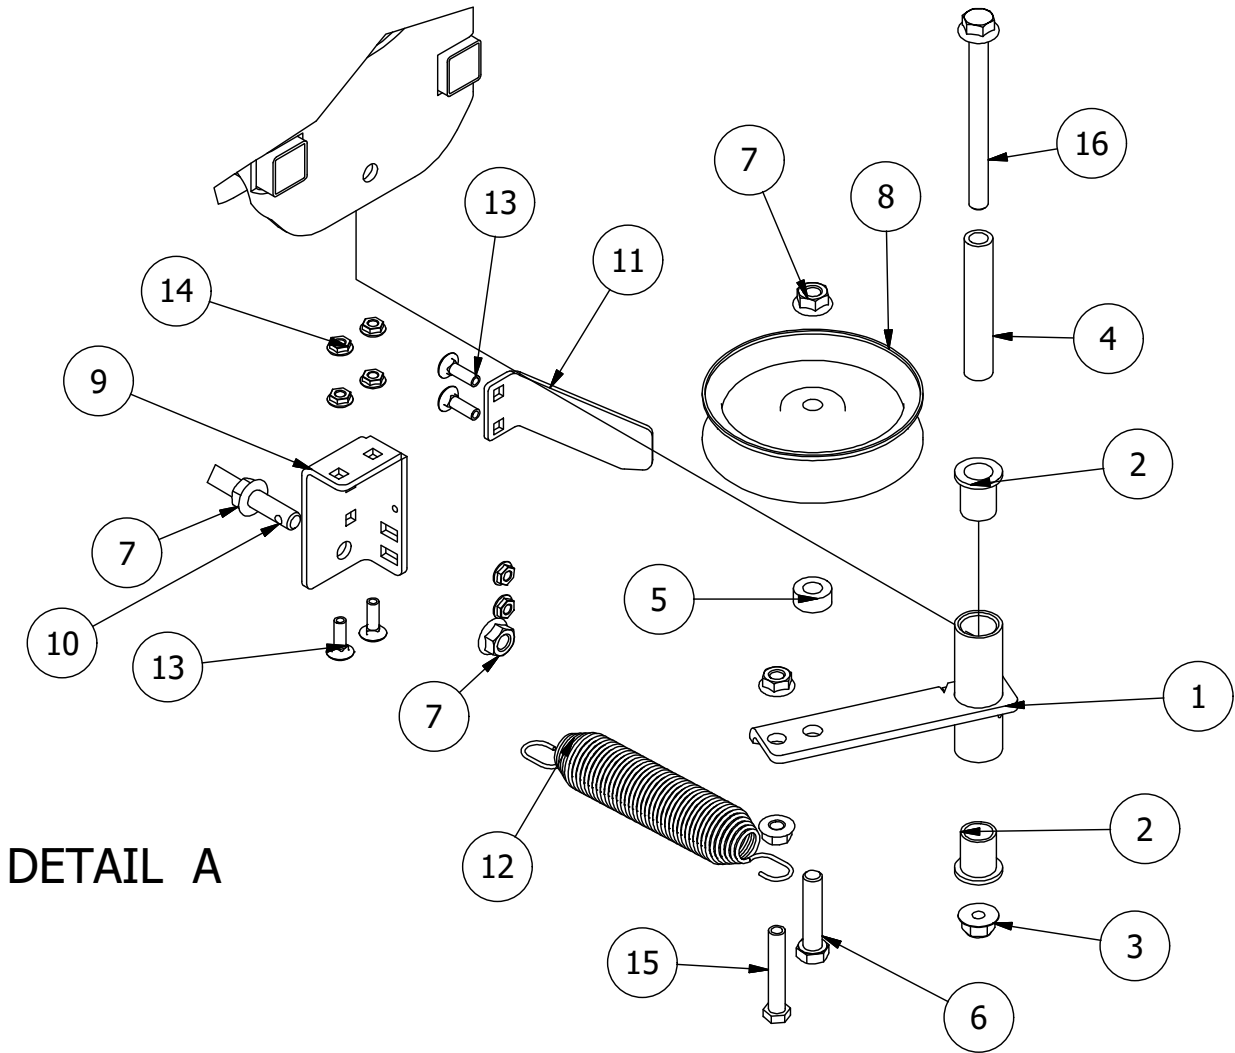

Pump Idler Assembly

DETAIL A

Parts List			
ITEM	QTY	PART NUMBER	DESCRIPTION
1	1	490-0018-00	Mower Pump Idler Pulley Arm Assembly
2	2	410-0007-00	3/4" ID X 15/16" OD X 1-1/8" LENGTH FLANGE BUSHING
3	1	413-0002-00	1/2-13 NYLON INSERT FLANGE LOCKNUT ZC YELLOW
4	1	425-0006-00	Mower Inner Idler Spacer
5	1	425-0007-00	Mower IDLER PULLEY SPACER
6	1	418-0012-00	1/2-13 X 2-1/4 HEX C/S GR 5 ZINC
7	3	413-0010-00	1/2-13 HEX FLANGE NUT W/SERR ZINC
8	1	433-0013-00	Mower 5-3/4" Idler Pulley
9	1	439-0244-00	Deck Idler Puller Tensioning Bracket
10	1	430-0001-00	Mower Pump Spring Tensioner
11	1	439-0132-00	RT/SRT Clutch Anti-rotation Brkt
12	1	434-0007-00	Deck/pump idler spring
13	4	418-0010-00	5/16-18 X 1 CARRIAGE BOLT ZINC
14	6	413-0006-00	5/16-18 HEX FLANGE NUT W/SERR ZINC
15	1	418-0013-00	7/16-14 X 2-1/2 HEX C/S GR 5 ZINC
16	1	418-0009-00	1/2-13 X 5-1/2 HEX FLANGE BOLT GR 8 ZY