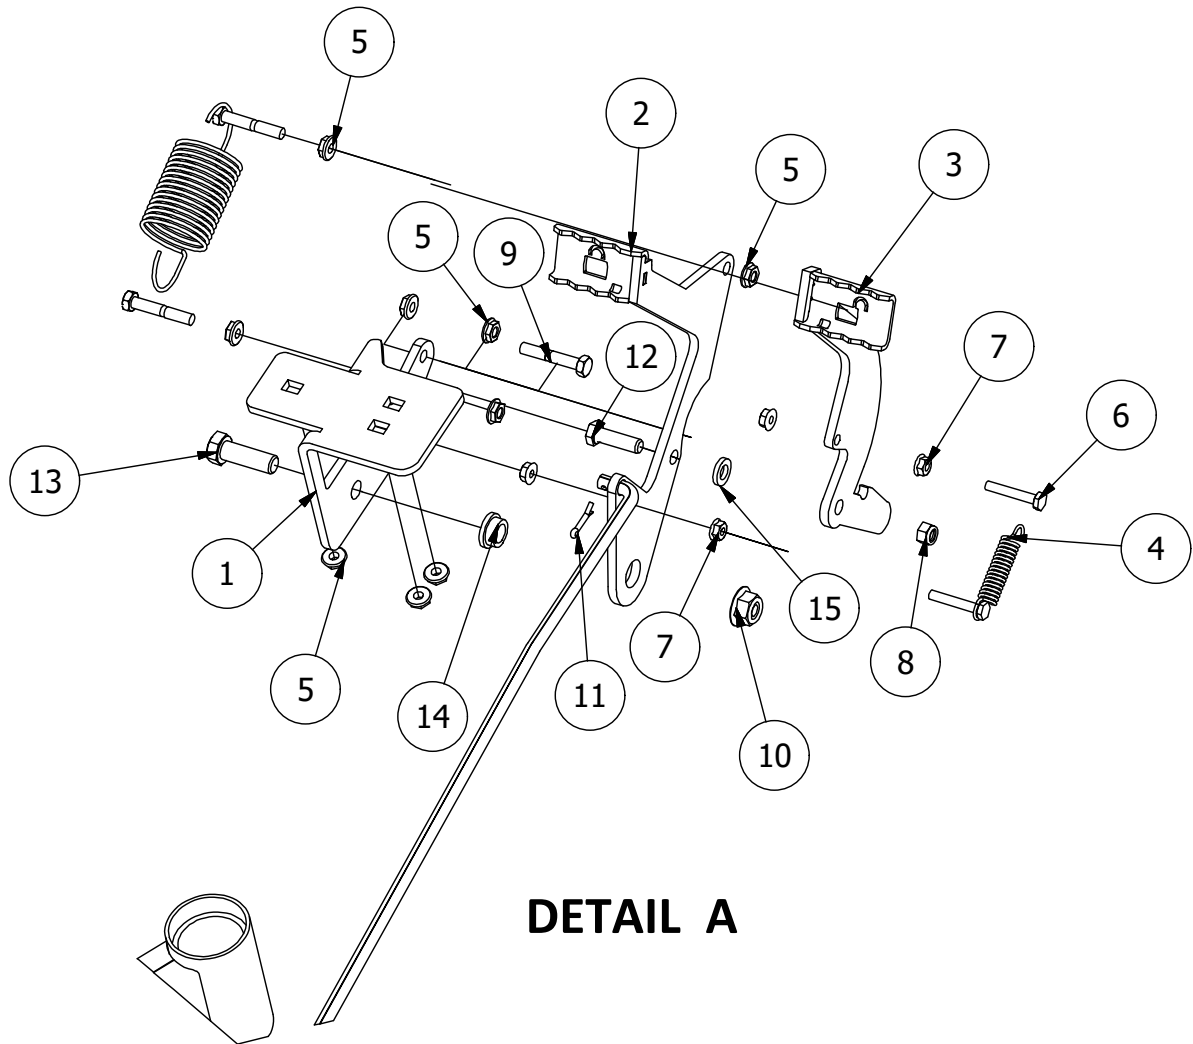

Brake Assembly

DETAIL A

Detail A Parts List			
ITEM	QTY	PART NUMBER	DESCRIPTION
1	1	439-0009-00	Mower Frame Brake Mounting Bracket
2	1	490-0016-00	Mower Brake Lock Lever Assembly
3	1	490-0017-00	Mower Brake Unlock Lever Assembly
4	1	434-0003-00	Brake Pedal Release Spring
5	13	413-0006-00	5/16-18 HEX FLANGE NUT W/SERR ZINC
6	2	418-0029-00	1/4-20 X 1-1/4 HEX C/S GR 2 ZINC
7	6	413-0023-00	1/4-20 HEX FLANGE NUT W/SERR ZINC
8	1	413-0013-00	3/8-16 NYLON INSERT FLANGE LOCKNUT ZINC
9	3	418-0027-00	5/16-18 X 1-3/4 HEX C/S GR 2 ZINC
10	8	413-0002-00	1/2-13 NYLON INSERT FLANGE LOCKNUT ZC YELLOW
11	1	420-0001-00	1/8 X 3/4 COTTER PIN ZINC
12	1	418-0030-00	3/8-16 X 1-1/4 HEX C/S GR 2 ZINC
13	1	418-0028-00	1/2-13 X 1-1/2 HEX C/S GR 2 ZINC
14	7	410-0009-00	1/2" ID X 3/4" OD X 3/8" LENGTH FLANGE BUSHING
15	1	419-0015-00	3/8" ID X 3/4" OD X 1/8" THK BRONZE WASHER